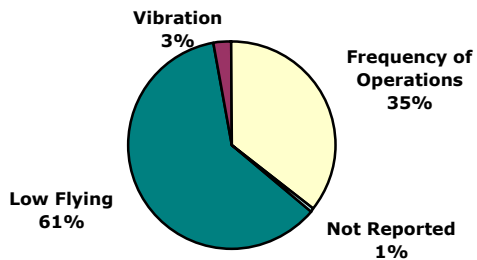

Nature of Hotline Noise Complaints

All Hours

Nature of Hotline Noise Complaints

Nighttime - 10:00 p.m. - 7:00 a.m.

¹ Complaints made within the State of Illinois.