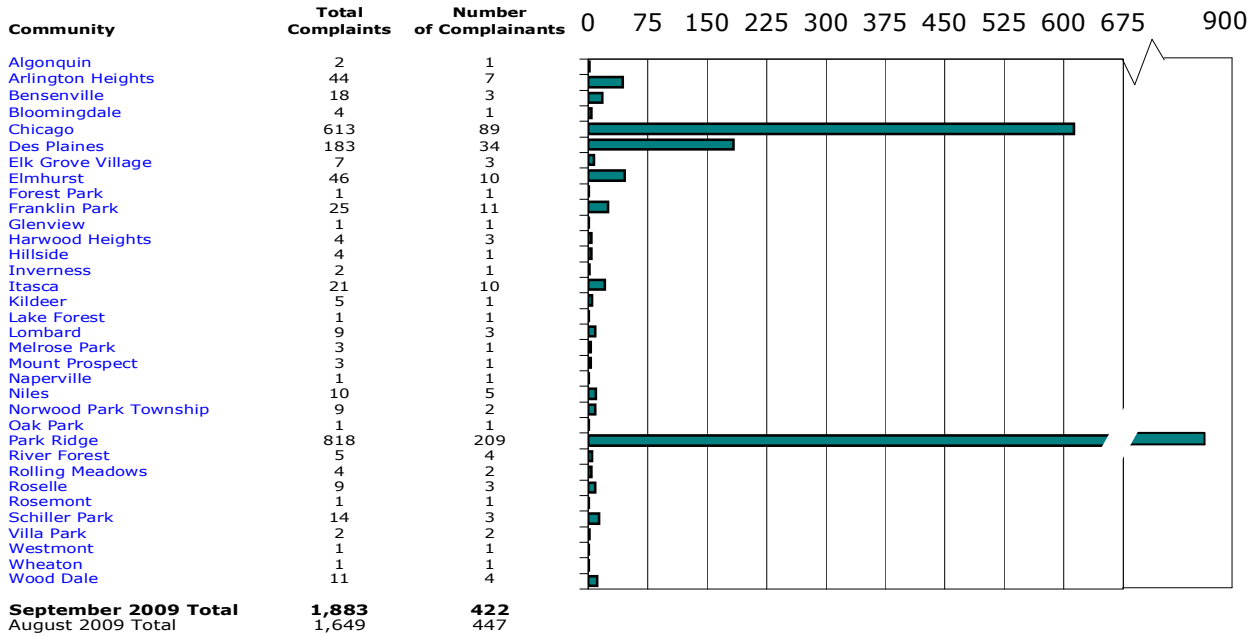

Noise Hotline Report
Chicago O'Hare International Airport
Period: September 2009

Monthly Hotline Complaints by Community¹

All Hours