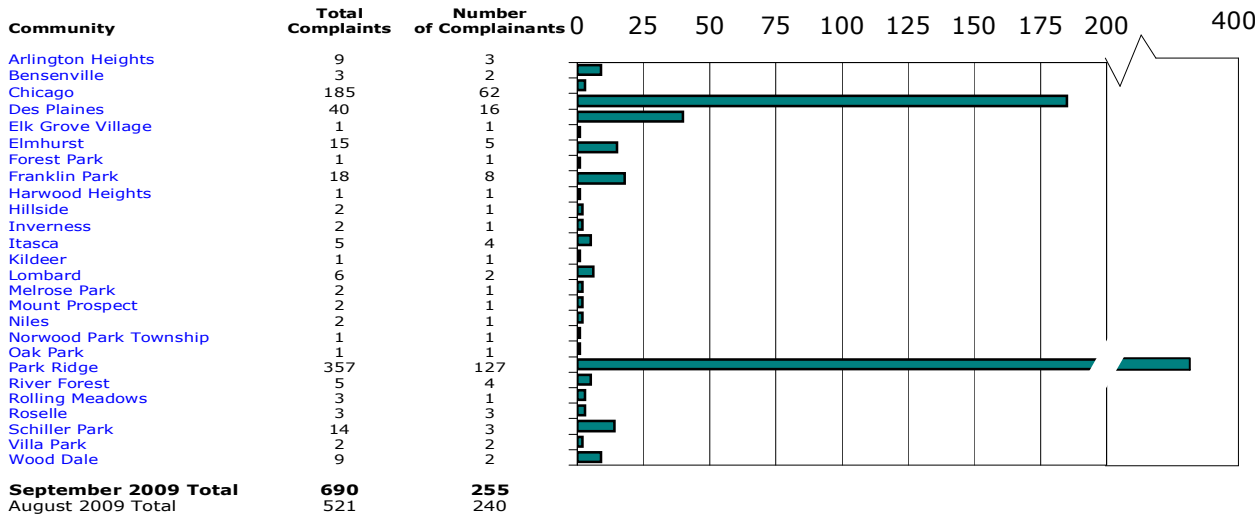

Nature of Hotline Noise Complaints

All Hours

Nature of Hotline Noise Complaints

Nighttime - 10:00 p.m. - 7:00 a.m.

¹ Complaints made within the State of Illinois.