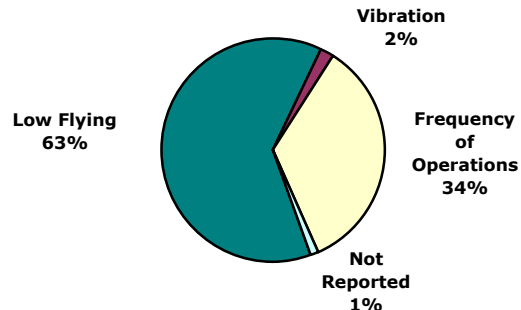

Nature of Hotline Noise Complaints

All Hours

Nature of Hotline Noise Complaints

Nighttime - 10:00 p.m. - 7:00 a.m.

¹ Complaints made within the State of Illinois.