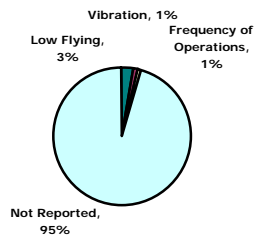

All Hours

Nature of Hotline Call Noise Complaint

Nighttime - 10:00 p.m. - 7:00 a.m.

¹ Complaint calls made within the State of Illinois.