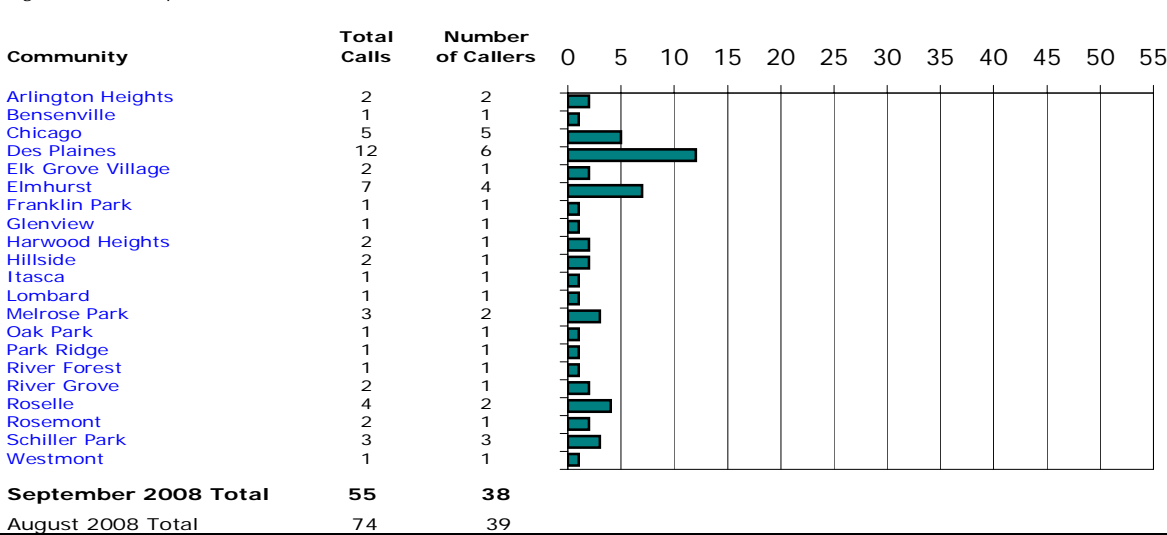

Monthly Hotline Calls by Community¹

Nighttime - 10:00 p.m. - 7:00 a.m.

Nature of Hotline Call Noise Complaint

All Hours