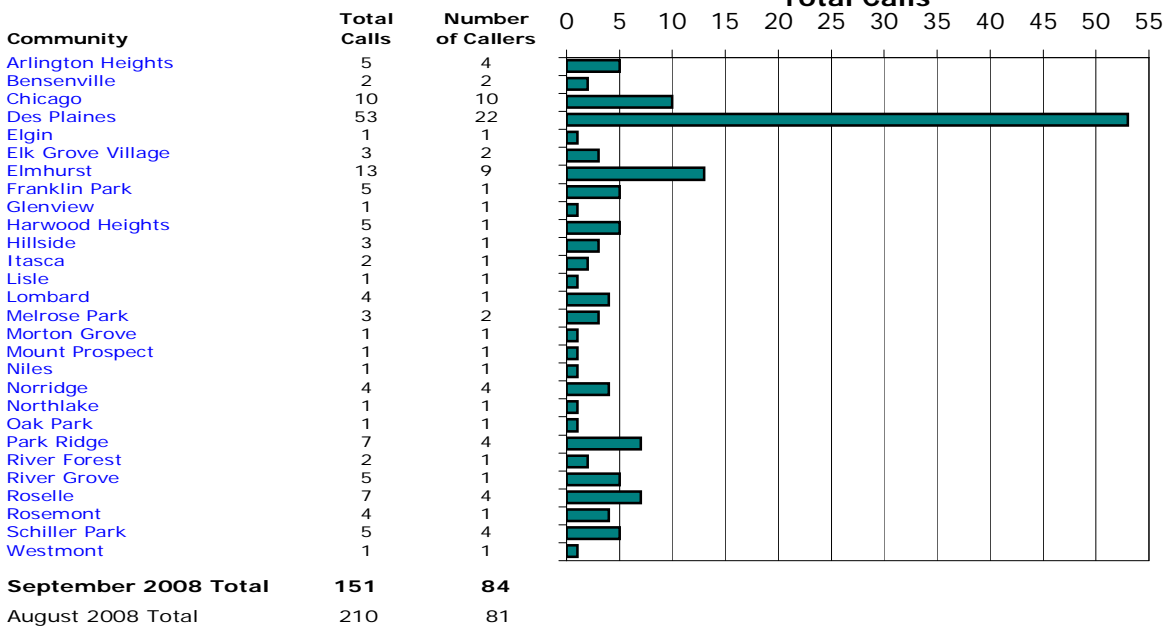

Noise Hotline Report
Chicago O'Hare International Airport
September 2008

Monthly Hotline Calls by Community¹

All Hours