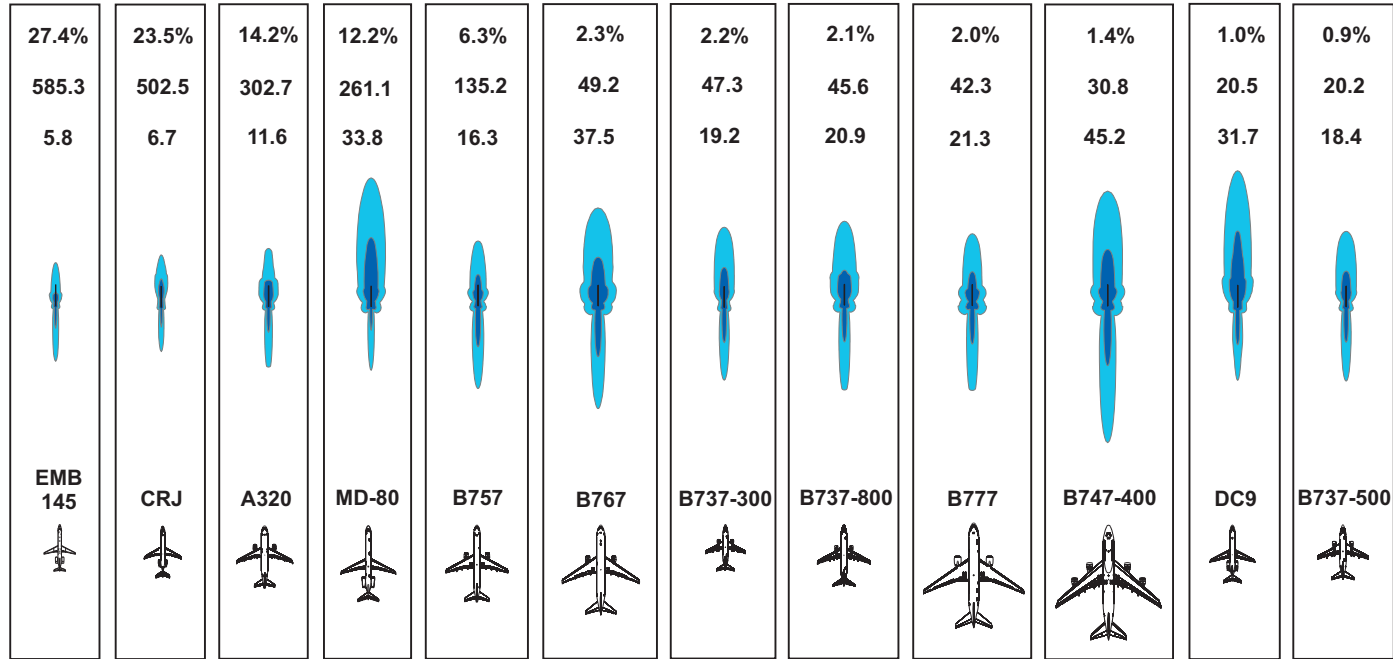

# ORD AIRCRAFT NOISE COMPARISON

Percentage of Total Operations at O'Hare:  
2009 Average Daily Operations:  
Footprint Area (square miles):

Percentage of Total Operations at O'Hare:  
2009 Average Daily Operations:  
Footprint Area (square miles):