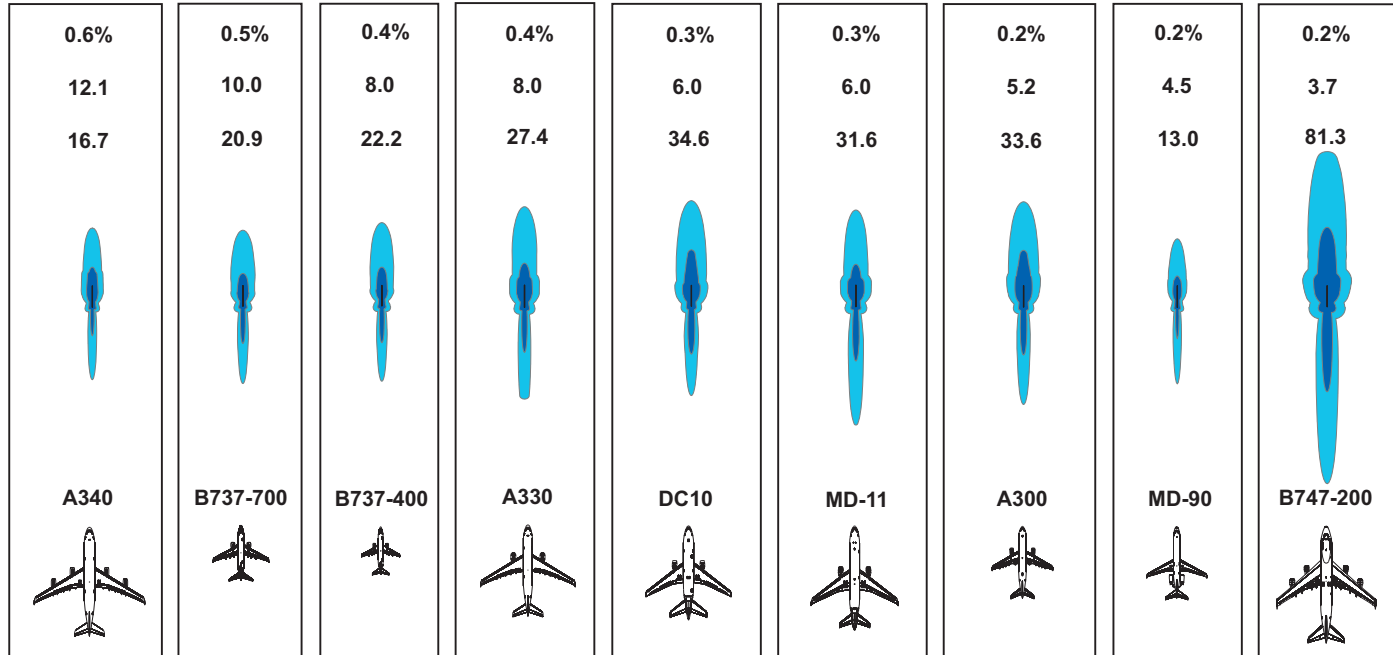

# ORD AIRCRAFT NOISE COMPARISON

Percentage of Total Operations at O'Hare:  
2009 Average Daily Operations:  
Footprint Area (square miles):

Percentage of Total Operations at O'Hare:  
2009 Average Daily Operations:  
Footprint Area (square miles):