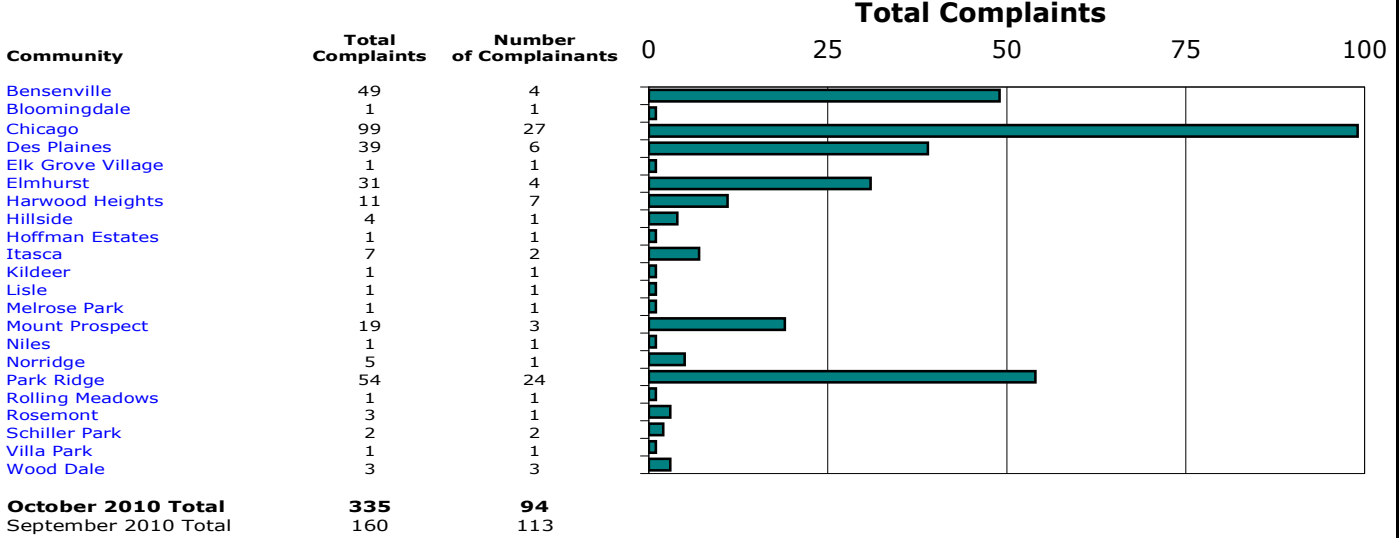

Noise Complaint Report

Chicago O'Hare International Airport

Period: October 2010

Monthly Complaints by Community¹

All Hours

Monthly Complaints by Community¹

Nighttime - 10:00 p.m. - 7:00 a.m.

Nature of Noise Complaints

All Hours

Nature of Noise Complaints

Nighttime - 10:00 p.m. - 7:00 a.m.

¹ Complaints made within the State of Illinois.