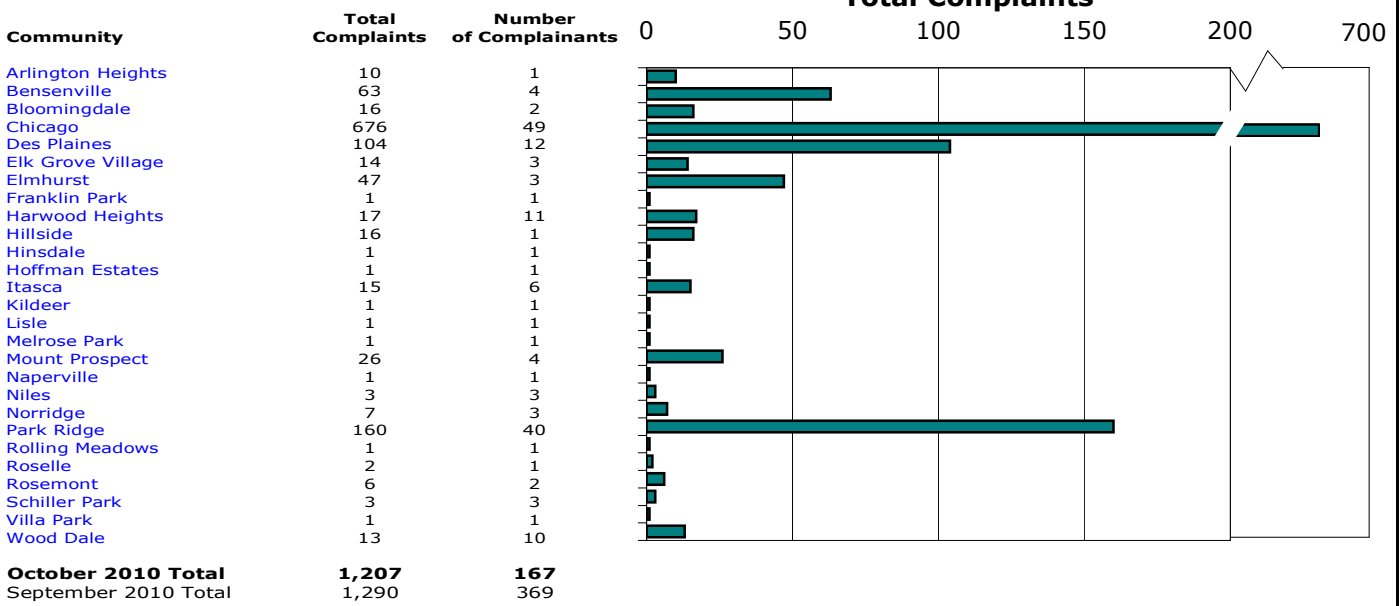

Noise Complaint Report

Chicago O'Hare International Airport

Period: October 2010

Monthly Complaints by Community¹

All Hours