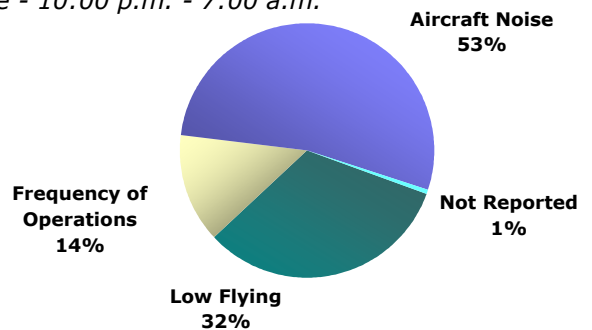

Noise Complaint Report

Chicago O'Hare International Airport

Period: October 2010

Monthly Complaints by Community¹

All Hours

Monthly Complaints by Community¹

Nighttime - 10:00 p.m. - 7:00 a.m.

Nature of Noise Complaints

All Hours

Nature of Noise Complaints

Nighttime - 10:00 p.m. - 7:00 a.m.

¹ Complaints made within the State of Illinois.