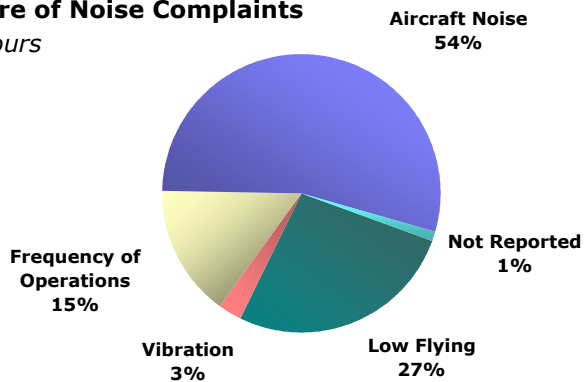

All Hours

Nature of Noise Complaints

Nighttime - 10:00 p.m. - 7:00 a.m.

¹ Complaints made within the State of Illinois.