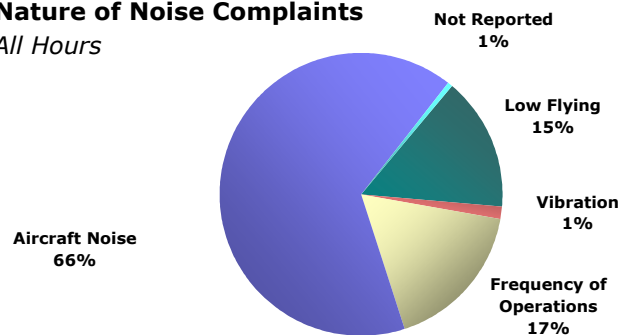

Total Complaints

Monthly Complaints by Community¹

Nighttime - 10:00 p.m. - 7:00 a.m.

Community	Total Complaints	Number of Complainants
Arlington Heights	6	1
Bensenville	17	3
Bloomington	2	1
Chicago	44	11
Des Plaines	7	4
Elk Grove Village	1	1
Elmhurst	39	39
Harwood Heights	15	6
Hillside	1	1
Itasca	1	1
Mount Prospect	13	1
Norridge	2	1
Park Ridge	17	8
Rolling Meadows	3	1
Rosemont	2	2
Schiller Park	2	1
Villa Park	1	1
Wood Dale	3	2
December 2010 Total	176	85
November 2010 Total	359	119

Total Complaints

Nature of Noise Complaints

All Hours

Nature of Noise Complaints

Nighttime - 10:00 p.m. - 7:00 a.m.

¹ Complaints made within the State of Illinois.