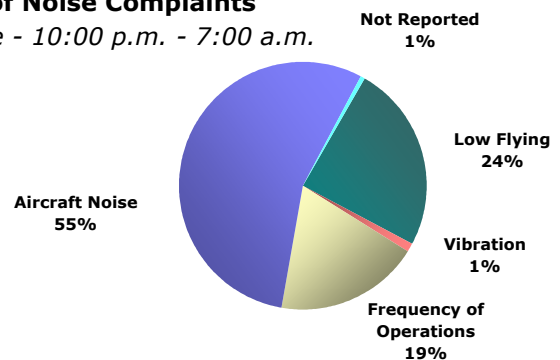

Total Complaints

Nature of Noise Complaints

All Hours

Nature of Noise Complaints

Nighttime - 10:00 p.m. - 7:00 a.m.

¹ Complaints made within the State of Illinois.