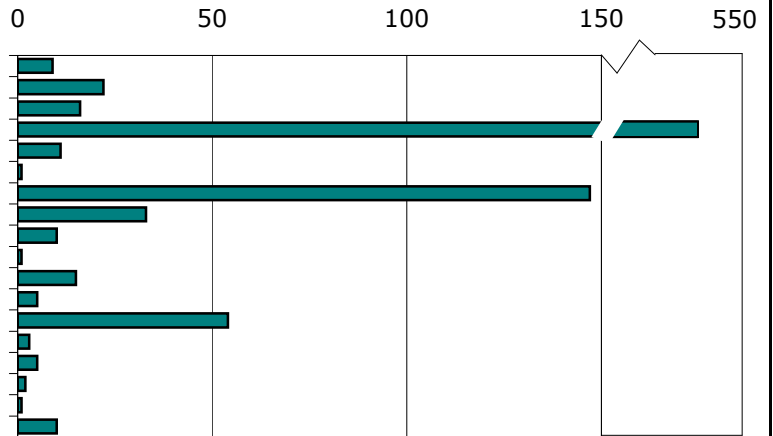

Noise Complaint Report

Chicago O'Hare International Airport

Period: December 2010

Monthly Complaints by Community¹

All Hours

Community	Total Complaints	Number of Complainants
Arlington Heights	9	1
Bensenville	22	4
Bloomington	16	2
Chicago	505	17
Des Plaines	11	4
Elk Grove Village	1	1
Elmhurst	147	147
Harwood Heights	33	8
Hillside	10	3
Itasca	1	1
Mount Prospect	15	1
Norridge	5	2
Park Ridge	54	18
Rolling Meadows	3	1
Rosemont	5	5
Schiller Park	2	1
Villa Park	1	1
Wood Dale	10	8
December 2010 Total	850	225
November 2010 Total	1,234	281

Total Complaints

Monthly Complaints by Community¹

Nighttime - 10:00 p.m. - 7:00 a.m.

Community	Total Complaints	Number of Complainants
Arlington Heights	6	1
Bensenville	17	3
Bloomington	2	1
Chicago	44	11
Des Plaines	7	4
Elk Grove Village	1	1
Elmhurst	39	39
Harwood Heights	15	6
Hillside	1	1
Itasca	1	1
Mount Prospect	13	1
Norridge	2	1
Park Ridge	17	8
Rolling Meadows	3	1
Rosemont	2	2
Schiller Park	2	1
Villa Park	1	1
Wood Dale	3	2
December 2010 Total	176	85
November 2010 Total	359	119