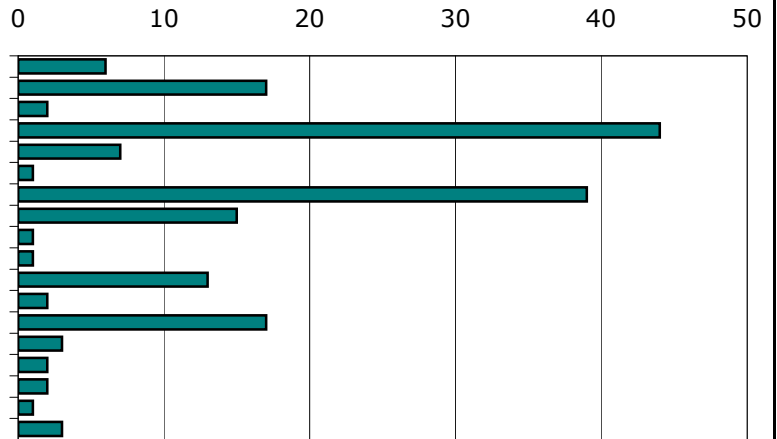

Noise Complaint Report

Chicago O'Hare International Airport

Period: December 2010

Monthly Complaints by Community¹

All Hours

Community	Total Complaints	Number of Complainants
Arlington Heights	9	1
Bensenville	22	4
Bloomington	16	2
Chicago	505	17
Des Plaines	11	4
Elk Grove Village	1	1
Elmhurst	147	147
Harwood Heights	33	8
Hillside	10	3
Itasca	1	1
Mount Prospect	15	1
Norridge	5	2
Park Ridge	54	18
Rolling Meadows	3	1
Rosemont	5	5
Schiller Park	2	1
Villa Park	1	1
Wood Dale	10	8
December 2010 Total	850	225
November 2010 Total	1,234	281

Total Complaints

Monthly Complaints by Community¹

Nighttime - 10:00 p.m. - 7:00 a.m.

Community	Total Complaints	Number of Complainants
Arlington Heights	6	1
Bensenville	17	3
Bloomington	2	1
Chicago	44	11
Des Plaines	7	4
Elk Grove Village	1	1
Elmhurst	39	39
Harwood Heights	15	6
Hillside	1	1
Itasca	1	1
Mount Prospect	13	1
Norridge	2	1
Park Ridge	17	8
Rolling Meadows	3	1
Rosemont	2	2
Schiller Park	2	1
Villa Park	1	1
Wood Dale	3	2
December 2010 Total	176	85
November 2010 Total	359	119

Total Complaints

Nature of Noise Complaints

All Hours

Nature of Noise Complaints

Nighttime - 10:00 p.m. - 7:00 a.m.

¹ Complaints made within the State of Illinois.