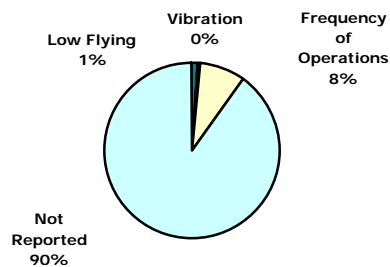

Nighttime - 10:00 p.m. - 7:00 a.m.

November 2008 Total	59	44
October 2008 Total	55	38

Nature of Hotline Call Noise Complaint

All Hours

Nature of Hotline Call Noise Complaint

Nighttime - 10:00 p.m. - 7:00 a.m.