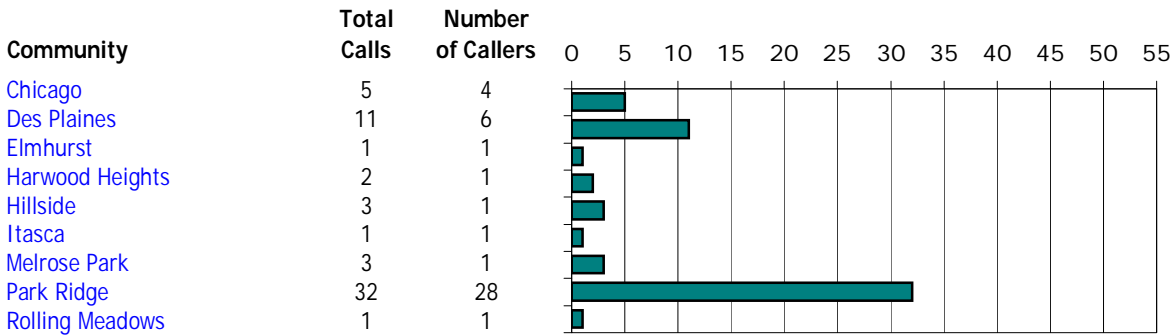

Nighttime - 10:00 p.m. - 7:00 a.m.

November 2008 Total	59	44
October 2008 Total	55	38

Nature of Hotline Call Noise Complaint

All Hours

Nature of Hotline Call Noise Complaint

Nighttime - 10:00 p.m. - 7:00 a.m.