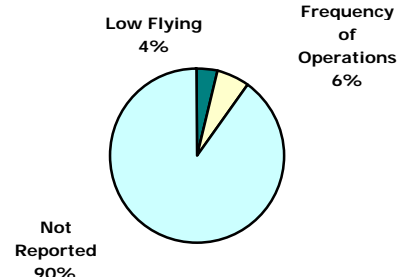

Nighttime - 10:00 p.m. - 7:00 a.m.

November 2008 Total	59	44
October 2008 Total	55	38

Nature of Hotline Call Noise Complaint

All Hours

Nature of Hotline Call Noise Complaint

Nighttime - 10:00 p.m. - 7:00 a.m.

¹ Complaint calls made within the State of Illinois.