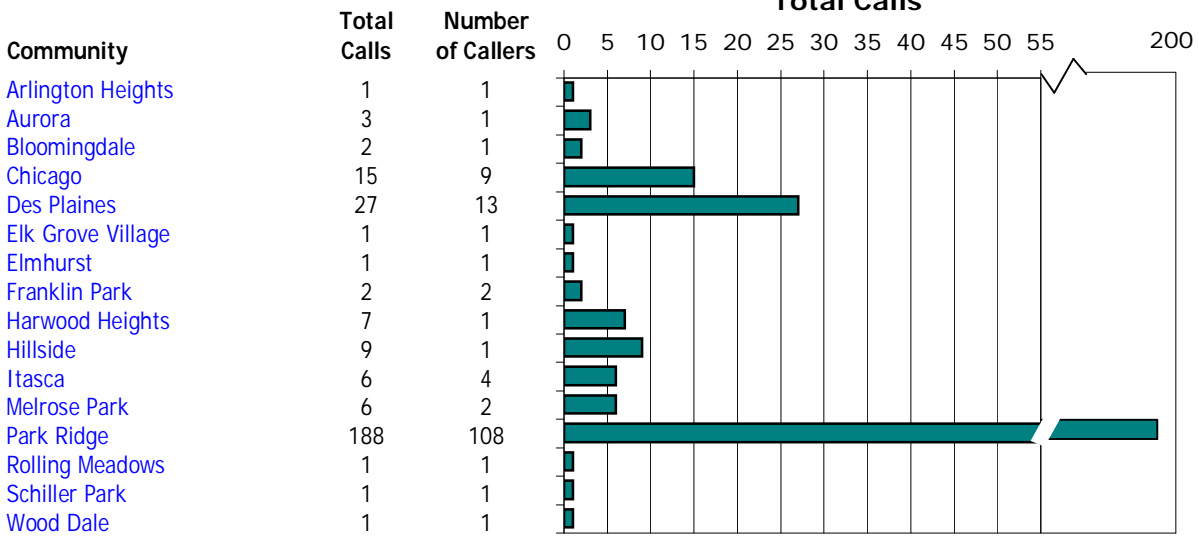

Noise Hotline Report

Chicago O'Hare International Airport
November 2008

Monthly Hotline Calls by Community¹

All Hours

November 2008 Total	271	148
October 2008 Total	123	63

Monthly Hotline Calls by Community¹

Nighttime - 10:00 p.m. - 7:00 a.m.

November 2008 Total	59	44
October 2008 Total	55	38

Nature of Hotline Call Noise Complaint

All Hours

Nature of Hotline Call Noise Complaint

Nighttime - 10:00 p.m. - 7:00 a.m.

¹ Complaint calls made within the State of Illinois.