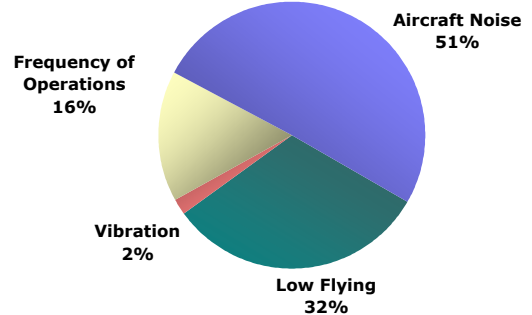

All Hours

Nature of Noise Complaints

Nighttime - 10:00 p.m. - 7:00 a.m.

¹ Complaints made within the State of Illinois.