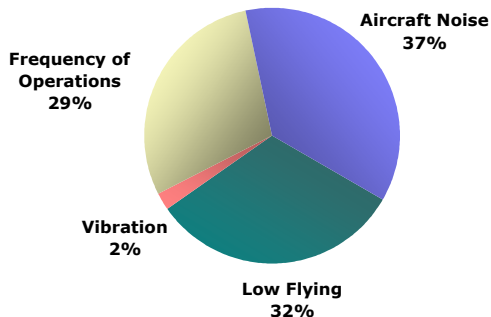

All Hours

Nature of Noise Complaints

Nighttime - 10:00 p.m. - 7:00 a.m.

¹ Complaints made within the State of Illinois.