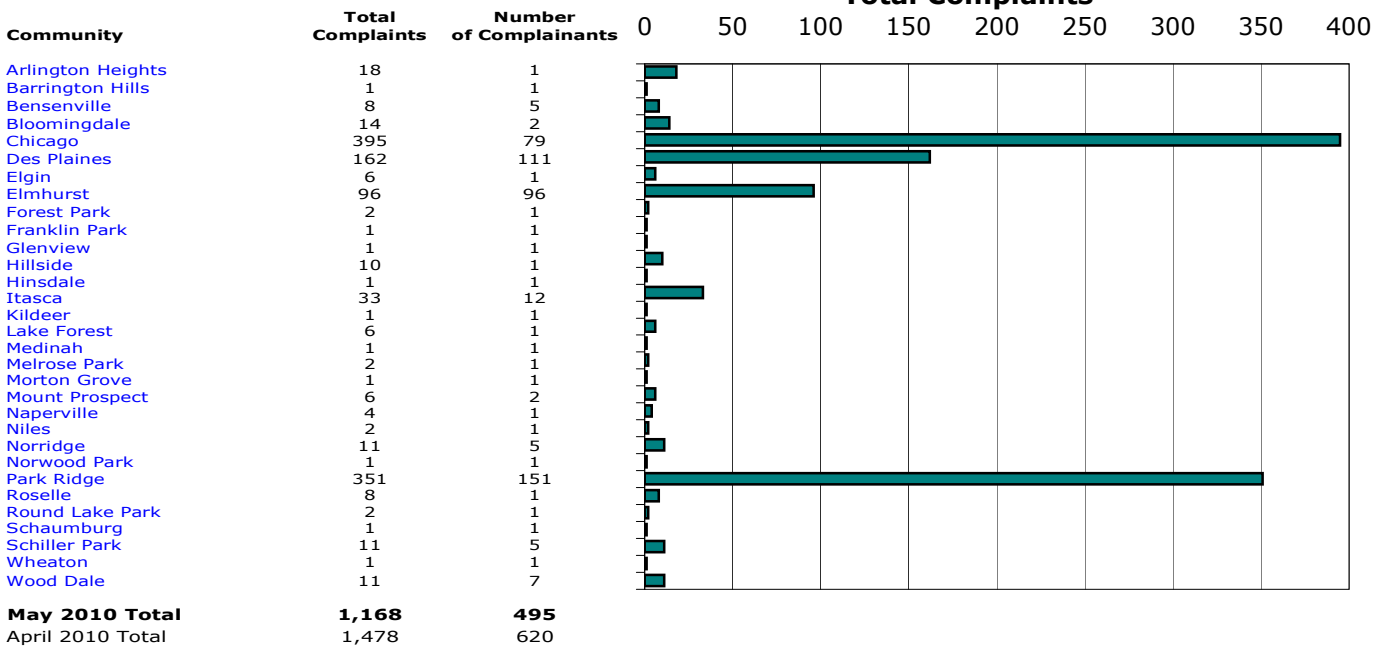

Noise Complaint Report

Chicago O'Hare International Airport

Period: May 2010

Monthly Complaints by Community¹

All Hours

Monthly Complaints by Community¹

Nighttime - 10:00 p.m. - 7:00 a.m.