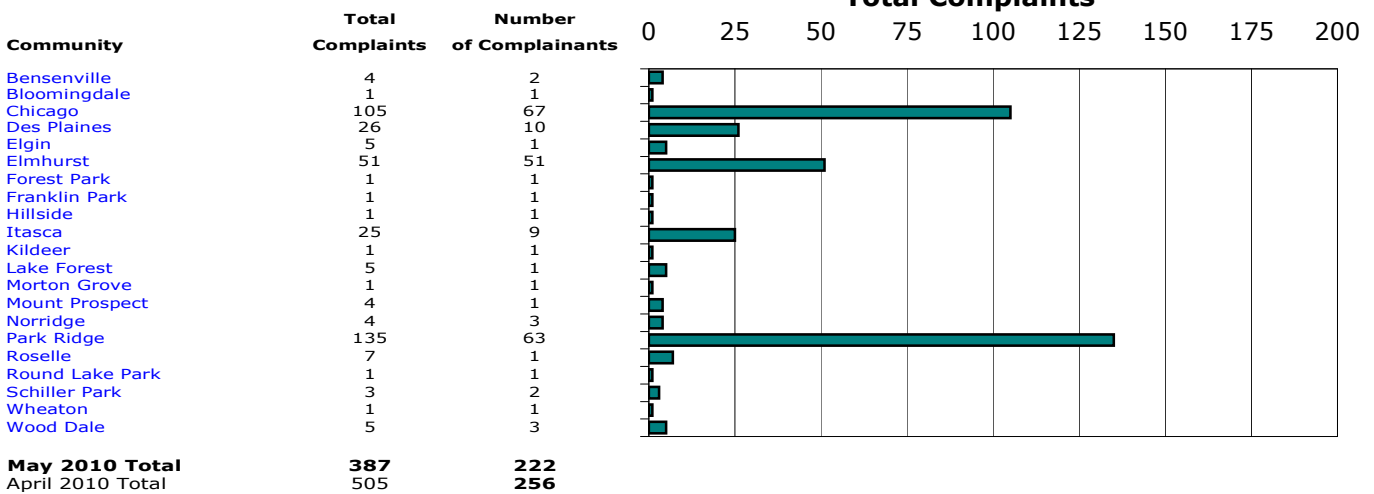

Noise Complaint Report

Chicago O'Hare International Airport

Period: May 2010

Monthly Complaints by Community¹

All Hours

Monthly Complaints by Community¹

Nighttime - 10:00 p.m. - 7:00 a.m.

Nature of Noise Complaints

All Hours

Nature of Noise Complaints

Nighttime - 10:00 p.m. - 7:00 a.m.

¹ Complaints made within the State of Illinois.