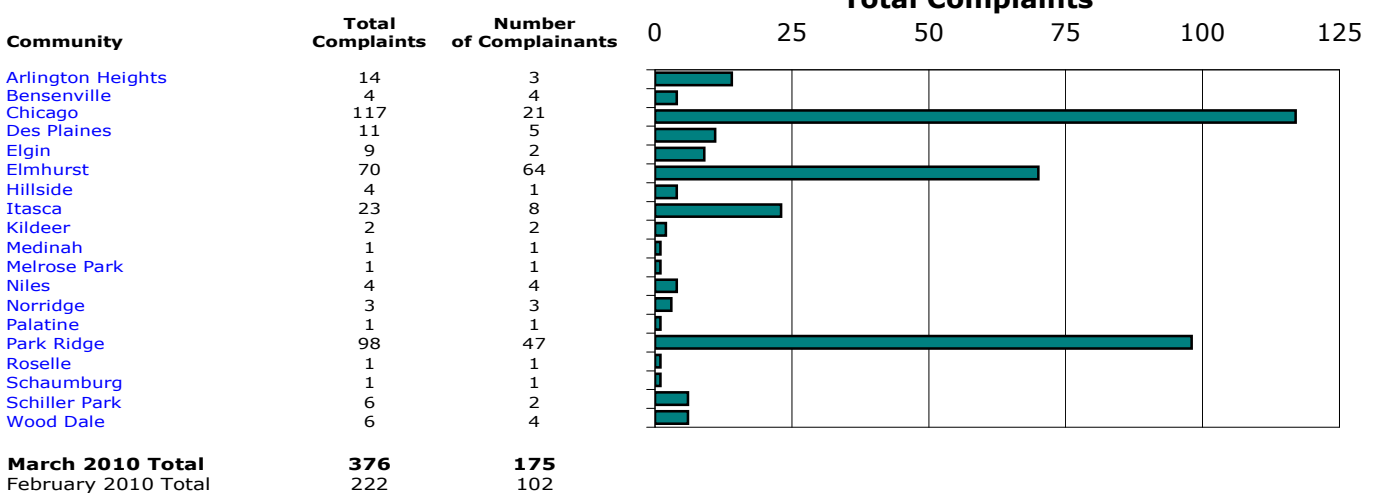

Monthly Complaints by Community¹

Nighttime - 10:00 p.m. - 7:00 a.m.

Nature of Noise Complaints

All Hours