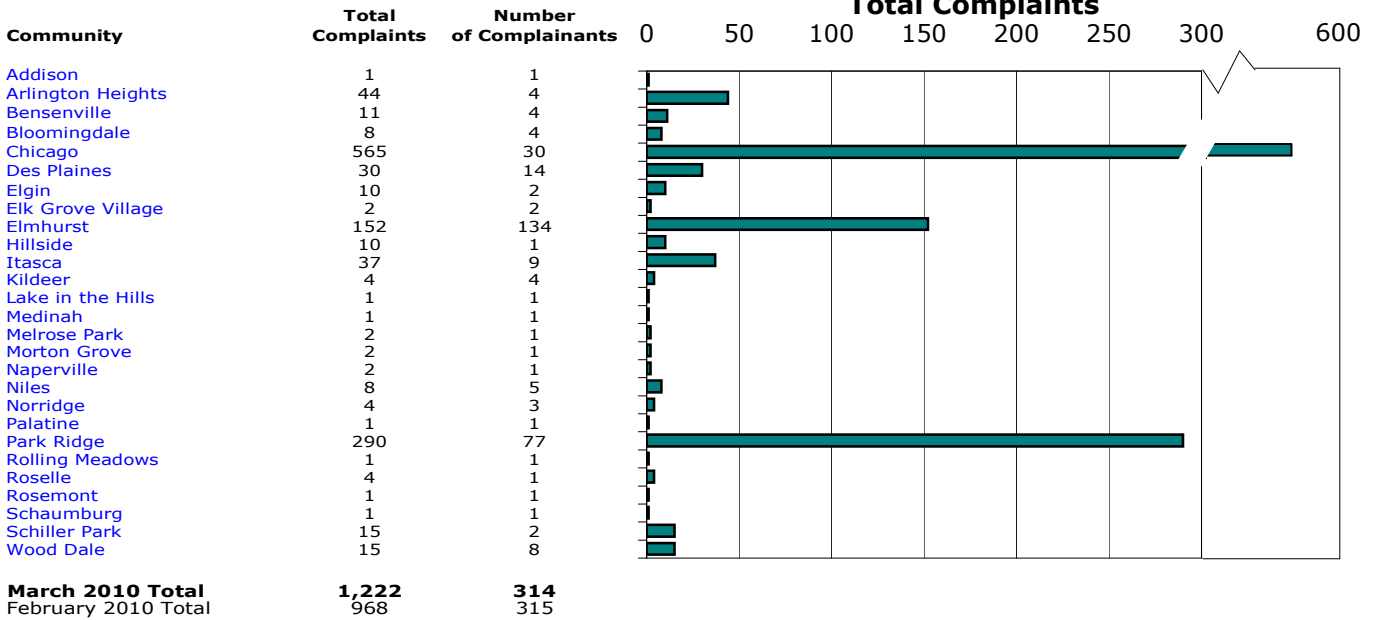

Noise Complaint Report

Chicago O'Hare International Airport

Period: March 2010

Monthly Complaints by Community¹

All Hours