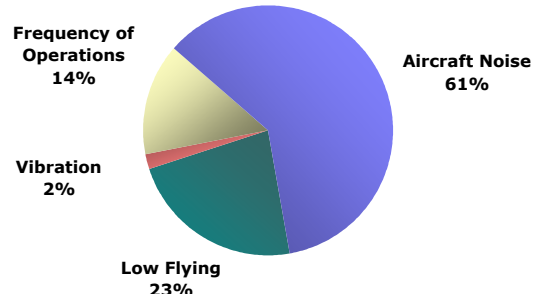

All Hours

Nature of Noise Complaints

Nighttime - 10:00 p.m. - 7:00 a.m.

¹ Complaints made within the State of Illinois.