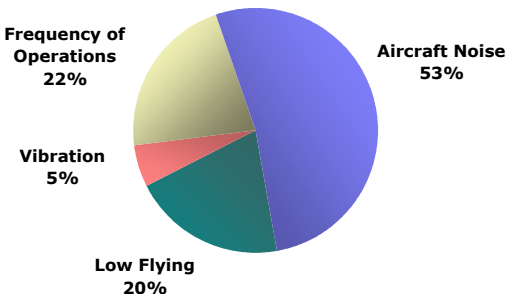

All Hours

Nature of Noise Complaints

Nighttime - 10:00 p.m. - 7:00 a.m.

¹ Complaints made within the State of Illinois.