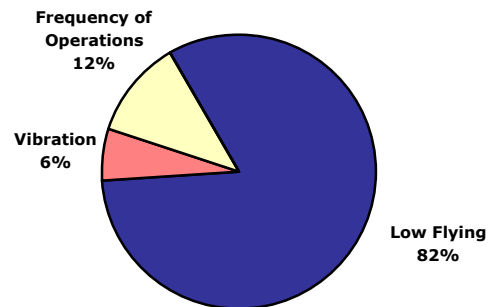

Nature of Hotline Call Noise Complaint

Nighttime - 10:00 p.m. - 7:00 a.m.

¹ Complaint calls made within the State of Illinois.