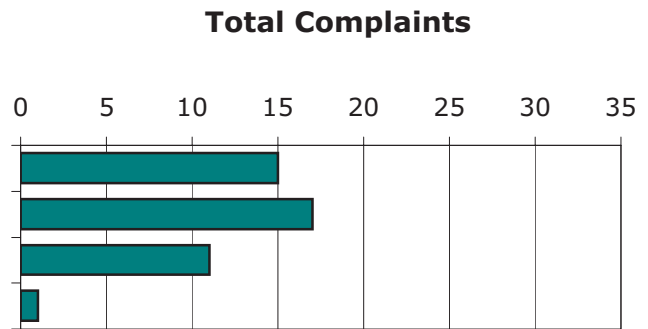

Noise Hotline Report

Chicago Midway International Airport
 Period: 2nd Quarter 2010

Quarterly Hotline Complaints by Community¹

All Hours

Community	Total Complaints	Number of Complainants
Berwyn	15	3
Chicago	17	14
Dolton	11	3
Westmont	1	1
2Q 2010	44	21
1Q 2010	46	27