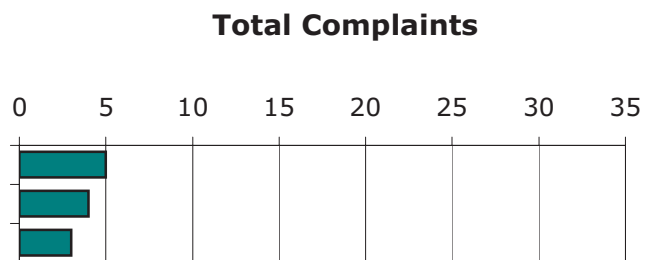

Quarterly Hotline Complaints by Community¹

Nighttime - 10:00 p.m. - 7:00 a.m.

Community	Total Complaints	Number of Complainants
Berwyn	5	1
Chicago	4	3
Dolton	3	1
2Q 2010	12	5
1Q 2010	15	9