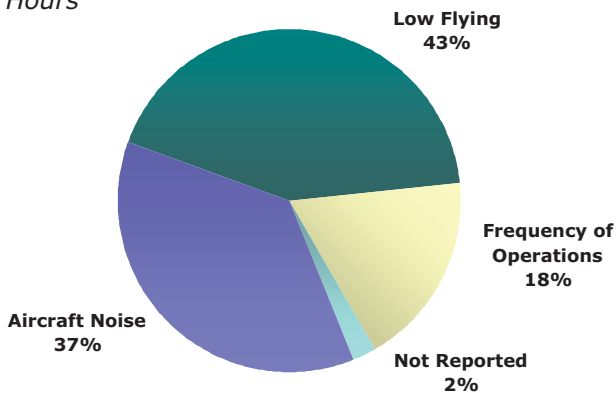

All Hours

Nature of Hotline Noise Complaints

Nighttime - 10:00 p.m. - 7:00 a.m.

¹ Complaint calls made within the State of Illinois.