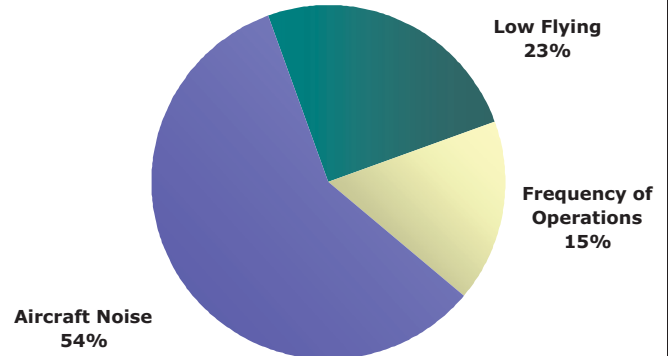

All Hours

Nature of Hotline Noise Complaints

Nighttime - 10:00 p.m. - 7:00 a.m.

¹ Complaint calls made within the State of Illinois.