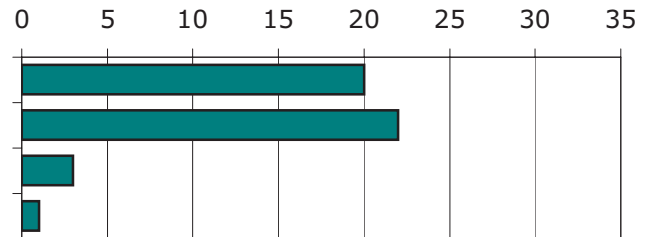

Quarterly Hotline Complaints by Community¹

All Hours

Community	Total Complaints	Number of Complainants
Berwyn	20	2
Chicago	22	23
Dolton	3	1
Westmont	1	1

Total Complaints