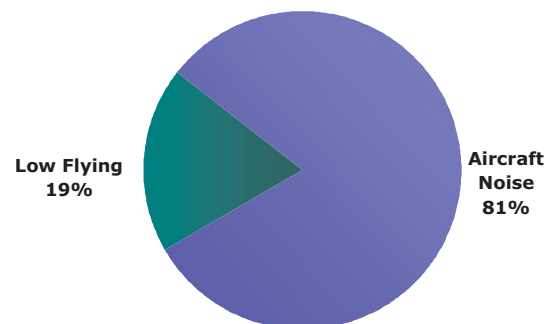

9

Nature of Hotline Noise Complaints

All Hours

Nature of Hotline Noise Complaints

Nighttime - 10:00 p.m. - 7:00 a.m.

¹ Complaint calls made within the State of Illinois.