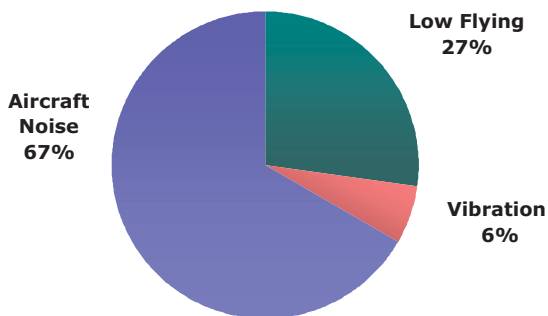

Nature of Hotline Noise Complaints

All Hours