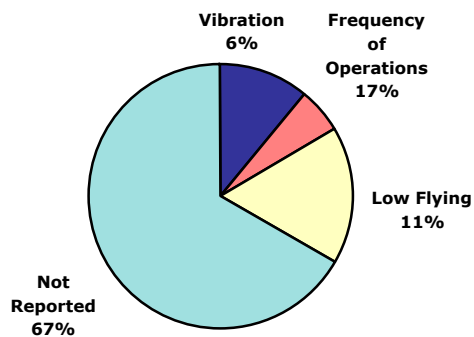

Nature of Hotline Call Noise Complaint

All Hours