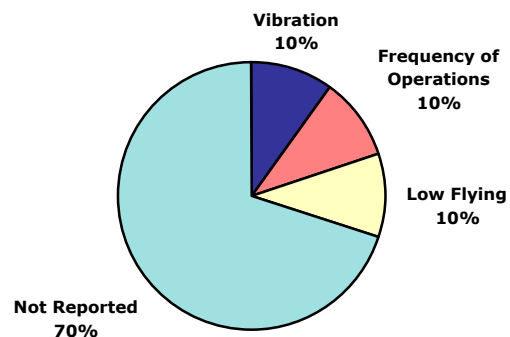

1Q 2008

20

10

Nature of Hotline Call Noise Complaint

All Hours

Nature of Hotline Call Noise Complaint

Nighttime - 10:00 p.m. - 7:00 a.m.

¹ Complaint calls made within the State of Illinois.