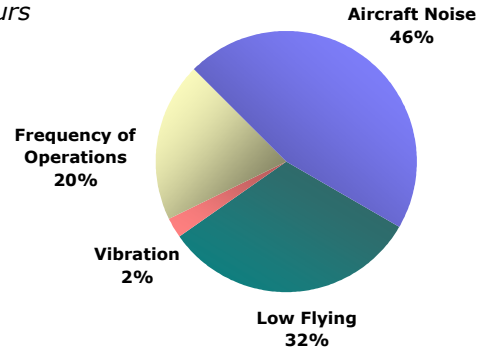

All Hours

Nature of Noise Complaints

Nighttime - 10:00 p.m. - 7:00 a.m.

¹ Complaints made within the State of Illinois.