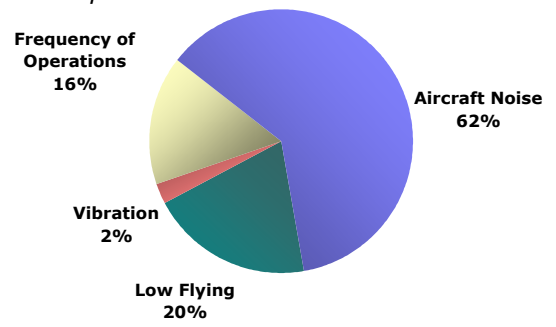

All Hours

Nature of Noise Complaints

Nighttime - 10:00 p.m. - 7:00 a.m.

¹ Complaints made within the State of Illinois.