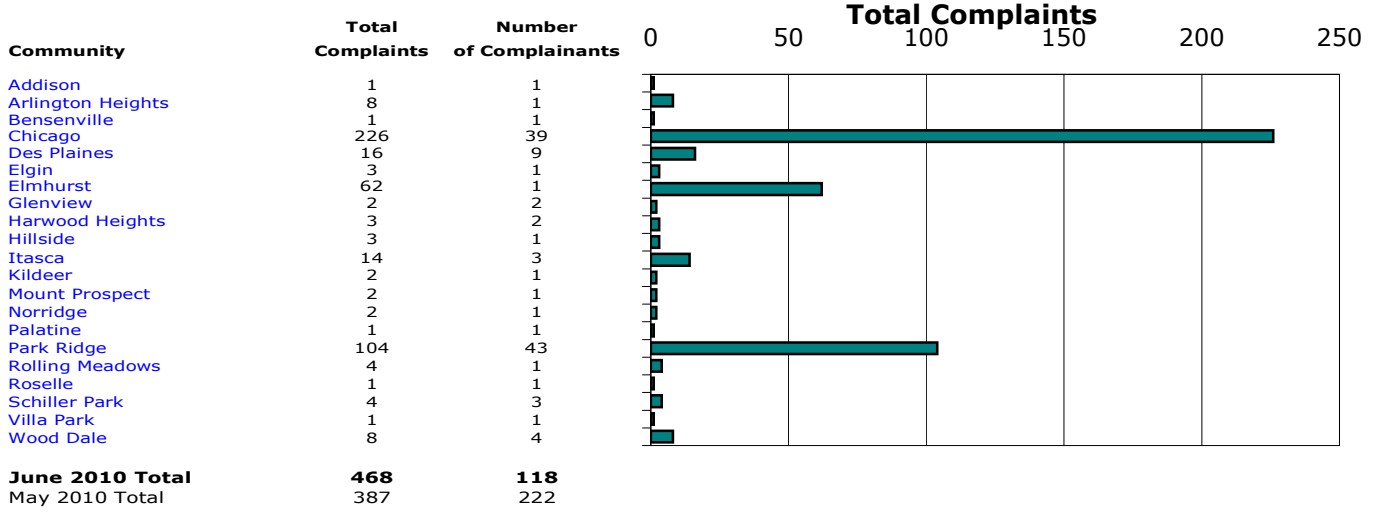

Monthly Complaints by Community¹
Nighttime - 10:00 p.m. - 7:00 a.m.