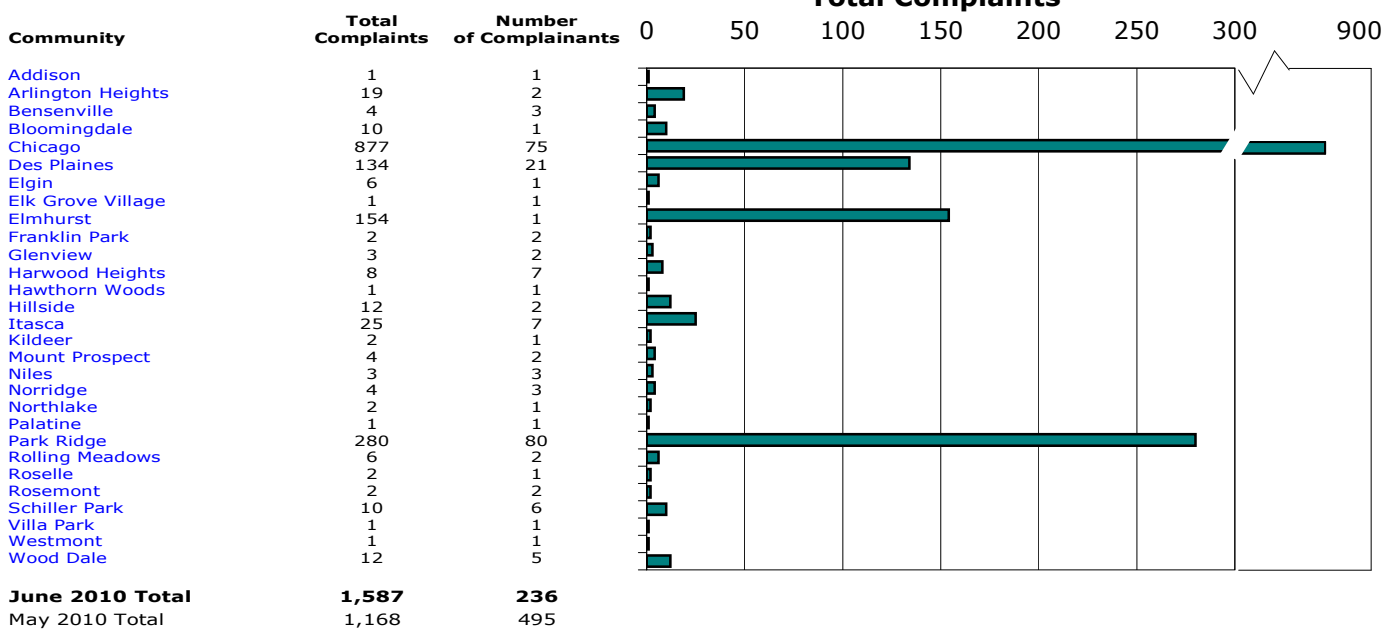

Noise Complaint Report
Chicago O'Hare International Airport
Period: June 2010

Monthly Complaints by Community¹
All Hours