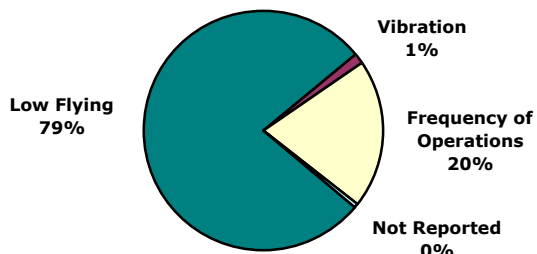

Noise Hotline Report

Chicago O'Hare International Airport

Period: June 2009

Monthly Hotline Calls by Community¹

All Hours

Monthly Hotline Calls by Community¹

Nighttime - 10:00 p.m. - 7:00 a.m.

Nature of Hotline Call Noise Complaint

All Hours

Nature of Hotline Call Noise Complaint

Nighttime - 10:00 p.m. - 7:00 a.m.

¹ Complaint calls made within the State of Illinois.