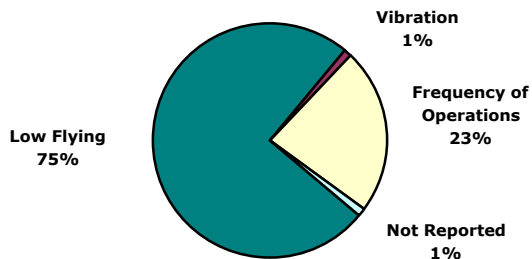

Noise Hotline Report

Chicago O'Hare International Airport

Period: June 2009

Monthly Hotline Calls by Community¹

All Hours

Monthly Hotline Calls by Community¹

Nighttime - 10:00 p.m. - 7:00 a.m.

Nature of Hotline Call Noise Complaint

All Hours

Nature of Hotline Call Noise Complaint

Nighttime - 10:00 p.m. - 7:00 a.m.

¹ Complaint calls made within the State of Illinois.