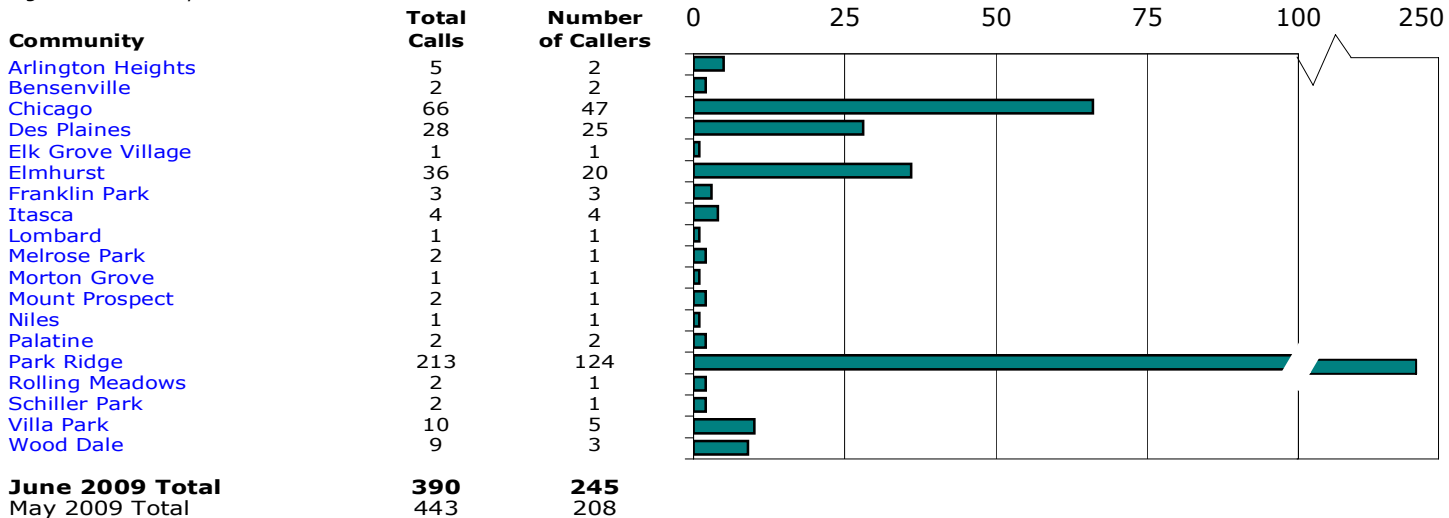

Nature of Hotline Call Noise Complaint

All Hours