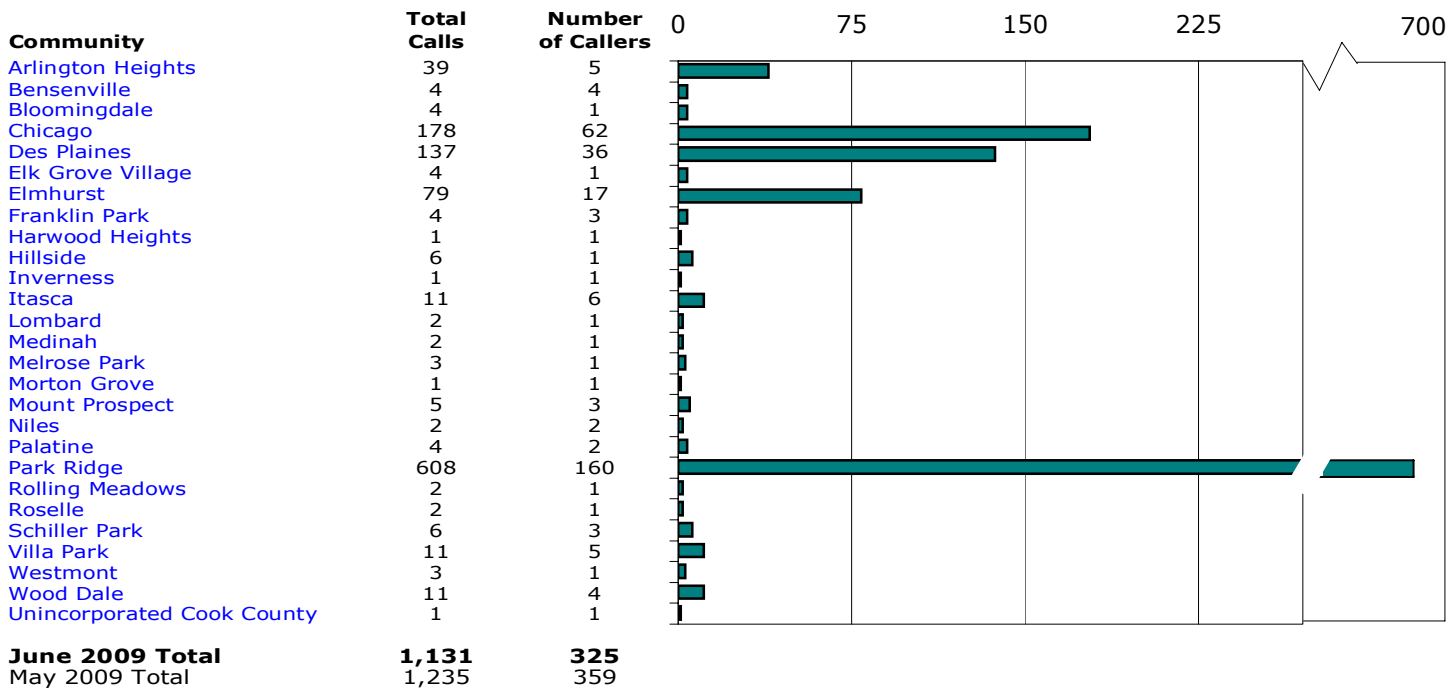

Noise Hotline Report

Chicago O'Hare International Airport

Period: June 2009

Monthly Hotline Calls by Community¹

All Hours

Monthly Hotline Calls by Community¹

Nighttime - 10:00 p.m. - 7:00 a.m.