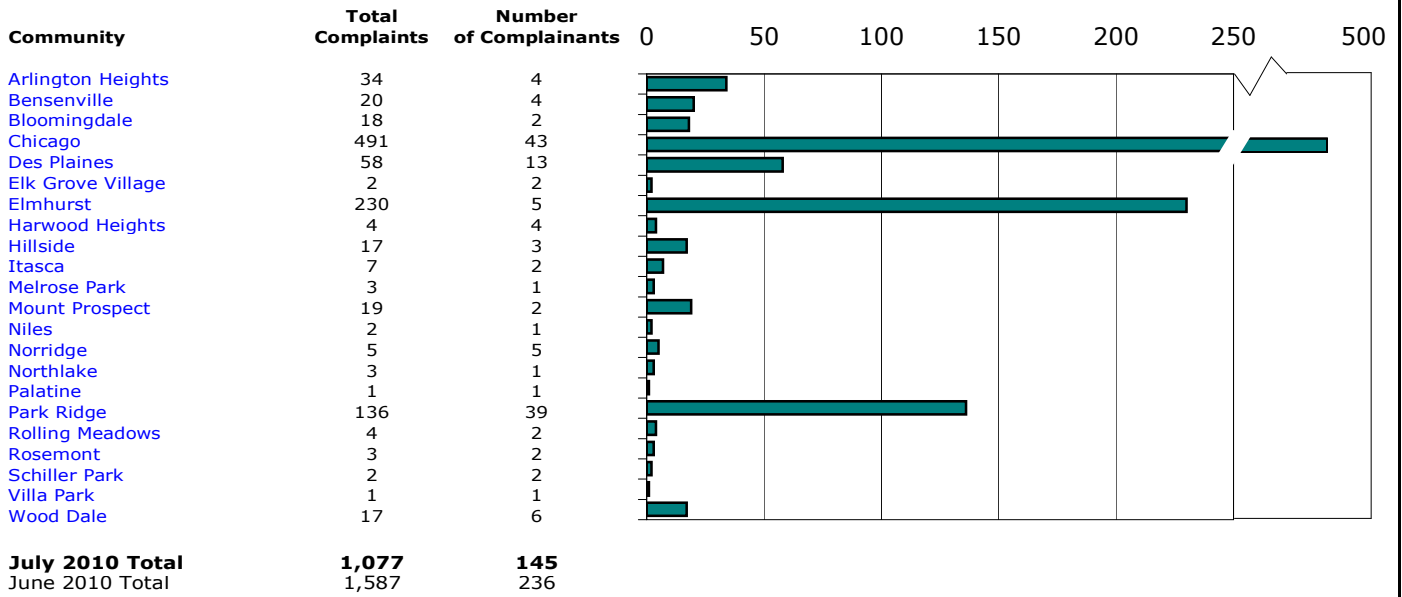

Noise Complaint Report

Chicago O'Hare International Airport

Period: July 2010

Monthly Complaints by Community¹

All Hours