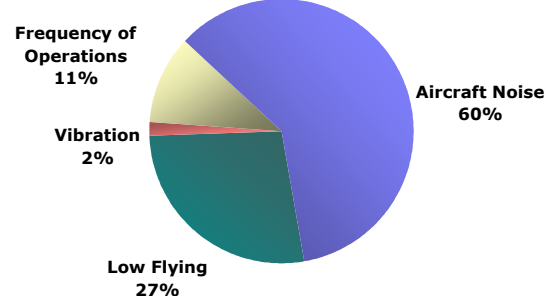

All Hours

Nature of Noise Complaints

Nighttime - 10:00 p.m. - 7:00 a.m.

¹ Complaints made within the State of Illinois.