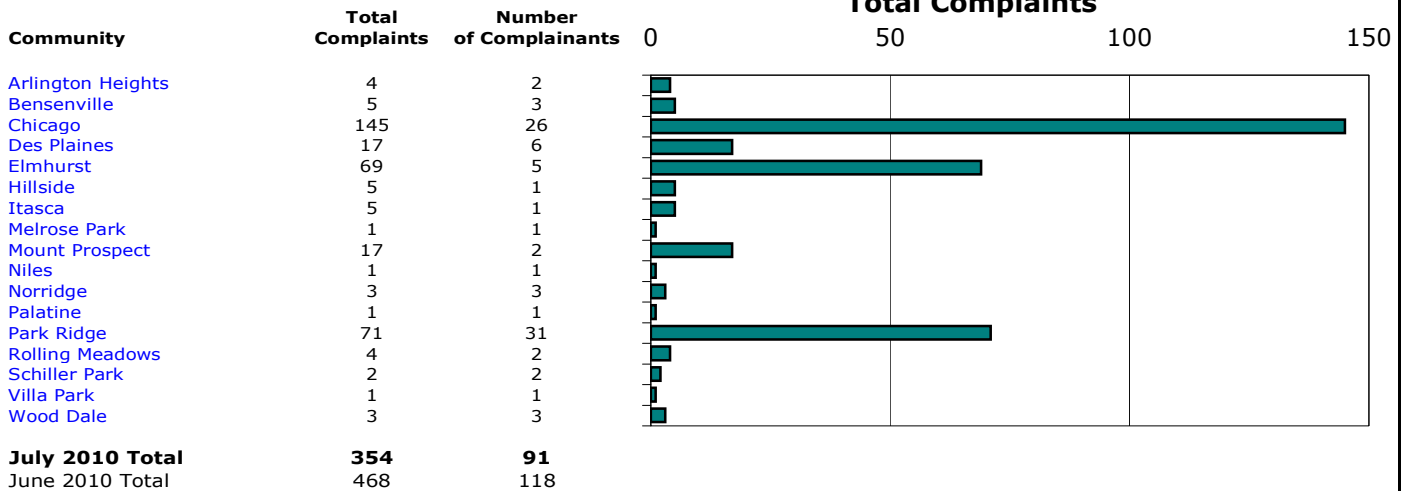

Monthly Complaints by Community¹

Nighttime - 10:00 p.m. - 7:00 a.m.

Nature of Noise Complaints

All Hours