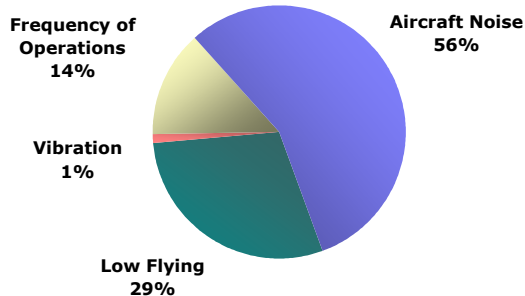

All Hours

Nature of Noise Complaints

Nighttime - 10:00 p.m. - 7:00 a.m.

¹ Complaints made within the State of Illinois.