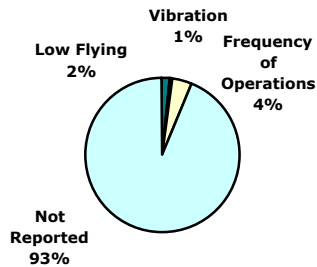

Nighttime - 10:00 p.m. - 7:00 a.m.

January 2009 Total	156	81
December 2008 Total	424	196

Nature of Hotline Call Noise Complaint

All Hours

Nature of Hotline Call Noise Complaint

Nighttime - 10:00 p.m. - 7:00 a.m.