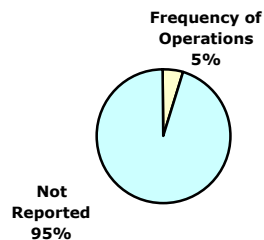

Nighttime - 10:00 p.m. - 7:00 a.m.

January 2009 Total	156	81
December 2008 Total	424	196

Nature of Hotline Call Noise Complaint

All Hours

Nature of Hotline Call Noise Complaint

Nighttime - 10:00 p.m. - 7:00 a.m.

¹ Complaint calls made within the State of Illinois.