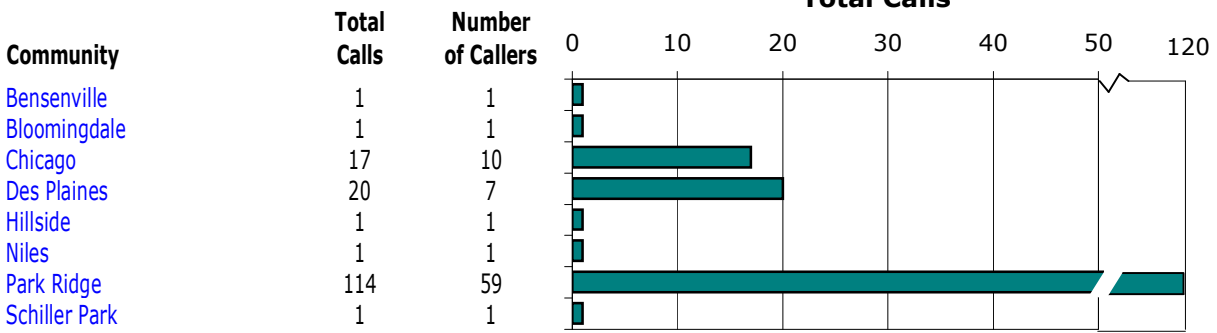

Nighttime - 10:00 p.m. - 7:00 a.m.

January 2009 Total	156	81
December 2008 Total	424	196

Nature of Hotline Call Noise Complaint

All Hours

Nature of Hotline Call Noise Complaint

Nighttime - 10:00 p.m. - 7:00 a.m.