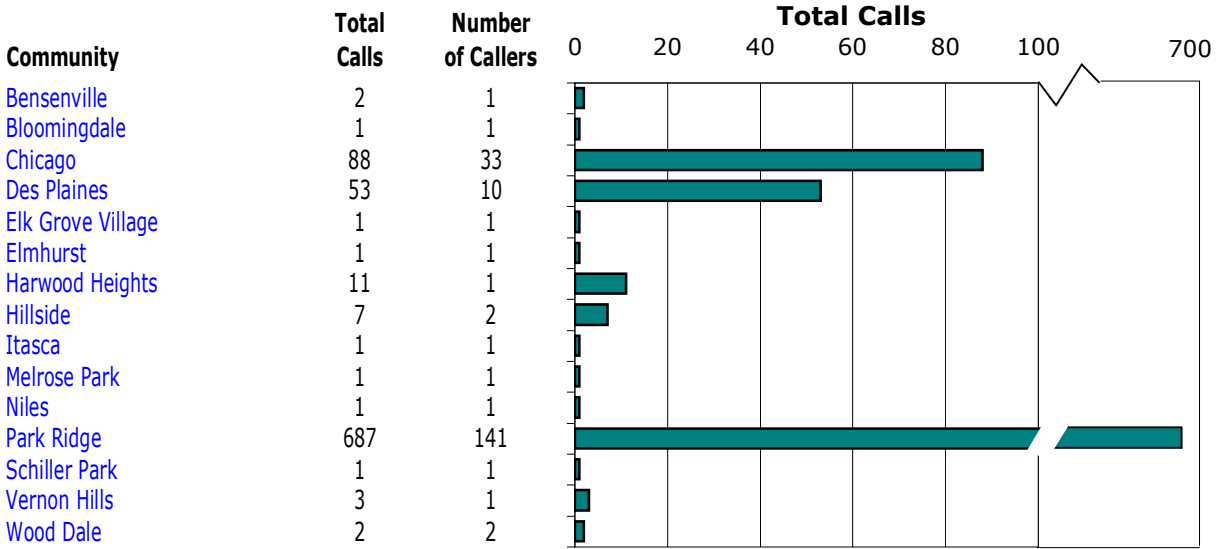

Noise Hotline Report

Chicago O'Hare International Airport
January 2009

Monthly Hotline Calls by Community¹

All Hours

January 2009 Total	860	198
December 2008 Total	1,184	418

Monthly Hotline Calls by Community¹

Nighttime - 10:00 p.m. - 7:00 a.m.

January 2009 Total	156	81
December 2008 Total	424	196

Nature of Hotline Call Noise Complaint

All Hours

Nature of Hotline Call Noise Complaint

Nighttime - 10:00 p.m. - 7:00 a.m.

¹ Complaint calls made within the State of Illinois.