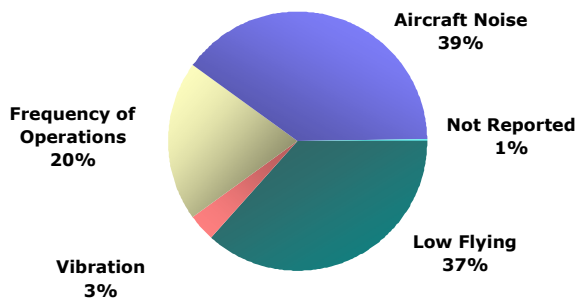

All Hours

Nature of Noise Complaints

Nighttime - 10:00 p.m. - 7:00 a.m.

¹ Complaints made within the State of Illinois.