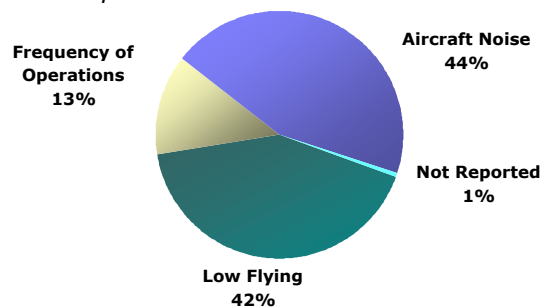

All Hours

Nature of Noise Complaints

Nighttime - 10:00 p.m. - 7:00 a.m.

¹ Complaints made within the State of Illinois.