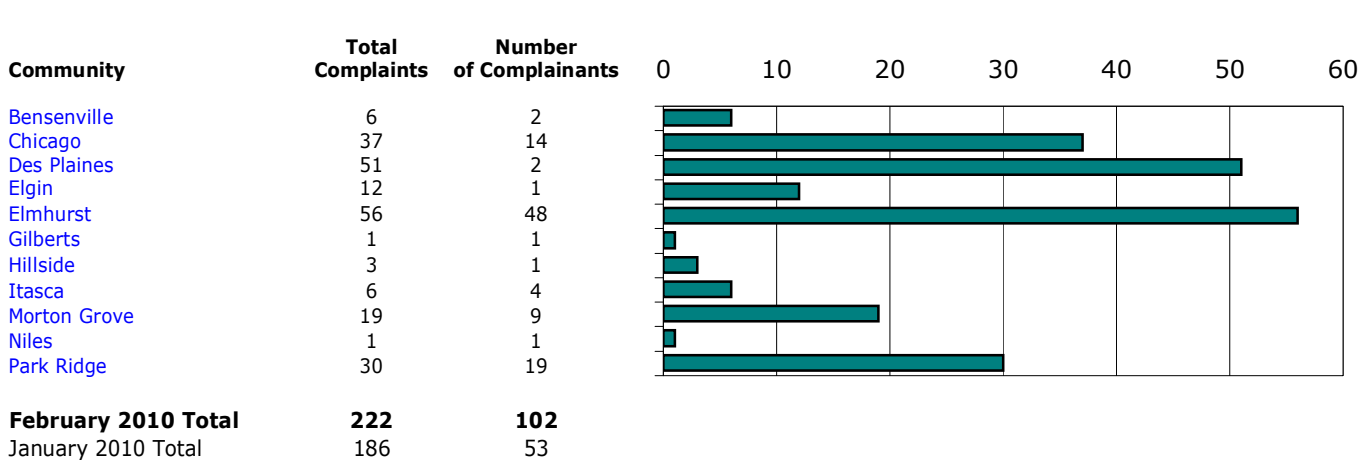

Noise Complaint Report

Chicago O'Hare International Airport

Period: February 2010

Monthly Complaints by Community¹

All Hours

Monthly Complaints by Community¹

Nighttime - 10:00 p.m. - 7:00 a.m.

Nature of Noise Complaints

All Hours

Nature of Noise Complaints

Nighttime - 10:00 p.m. - 7:00 a.m.

¹ Complaints made within the State of Illinois.