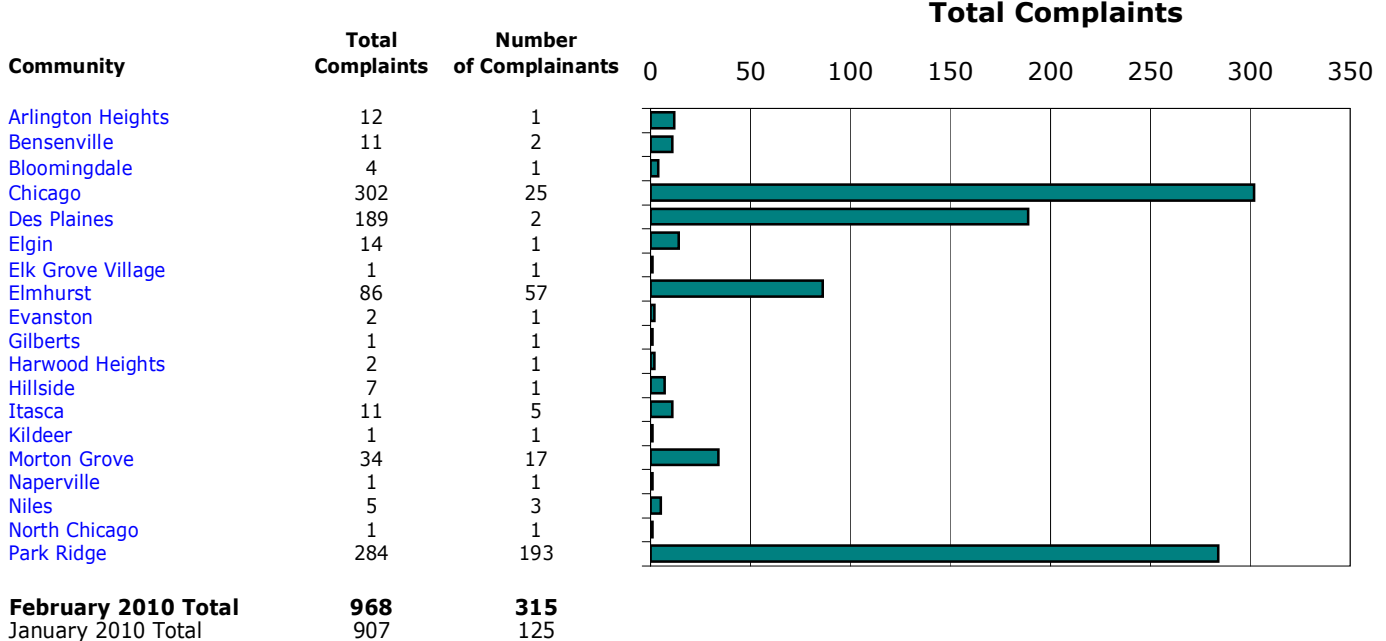

Noise Complaint Report

Chicago O'Hare International Airport

Period: February 2010

Monthly Complaints by Community¹

All Hours

Monthly Complaints by Community¹

Nighttime - 10:00 p.m. - 7:00 a.m.

Nature of Noise Complaints

All Hours

Nature of Noise Complaints

Nighttime - 10:00 p.m. - 7:00 a.m.

¹ Complaints made within the State of Illinois.