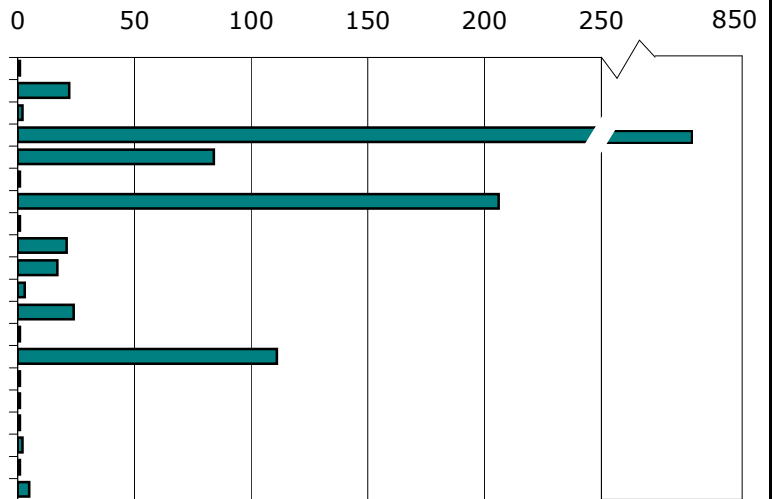

Noise Complaint Report

Chicago O'Hare International Airport

Period: January 2011

Monthly Complaints by Community¹

All Hours

| Community | Total Complaints | Number of Complainants |
|---------------------------|------------------|------------------------|
| Arlington Heights | 1 | 1 |
| Bensenville | 22 | 2 |
| Bloomington | 2 | 1 |
| Chicago | 844 | 26 |
| Des Plaines | 84 | 4 |
| Elk Grove Village | 1 | 1 |
| Elmhurst | 206 | 206 |
| Franklin Park | 1 | 1 |
| Harwood Heights | 21 | 4 |
| Hillside | 17 | 4 |
| Itasca | 3 | 1 |
| Mount Prospect | 24 | 1 |
| Niles | 1 | 1 |
| Park Ridge | 111 | 18 |
| Rolling Meadows | 1 | 1 |
| Roselle | 1 | 1 |
| Rosemont | 1 | 1 |
| Schiller Park | 2 | 2 |
| Villa Park | 1 | 1 |
| Wood Dale | 5 | 3 |
| January 2011 Total | 1,349 | 280 |
| December 2010 Total | 850 | 225 |

Total Complaints

Monthly Complaints by Community¹

Nighttime - 10:00 p.m. - 7:00 a.m.

| Community | Total Complaints | Number of Complainants |
|---------------------------|------------------|------------------------|
| Bensenville | 17 | 2 |
| Chicago | 46 | 10 |
| Des Plaines | 45 | 2 |
| Elmhurst | 54 | 54 |
| Harwood Heights | 2 | 2 |
| Hillside | 8 | 3 |
| Itasca | 3 | 1 |
| Mount Prospect | 17 | 1 |
| Niles | 1 | 1 |
| Park Ridge | 12 | 8 |
| Rolling Meadows | 1 | 1 |
| Schiller Park | 1 | 1 |
| Villa Park | 1 | 1 |
| Wood Dale | 3 | 3 |
| January 2011 Total | 211 | 90 |
| December 2010 Total | 176 | 85 |