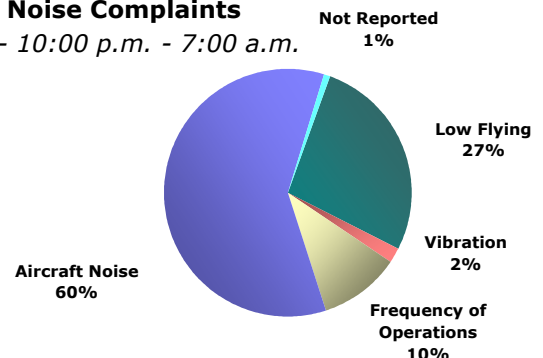

Total Complaints

Nature of Noise Complaints

All Hours

Nature of Noise Complaints

Nighttime - 10:00 p.m. - 7:00 a.m.

¹ Complaints made within the State of Illinois.