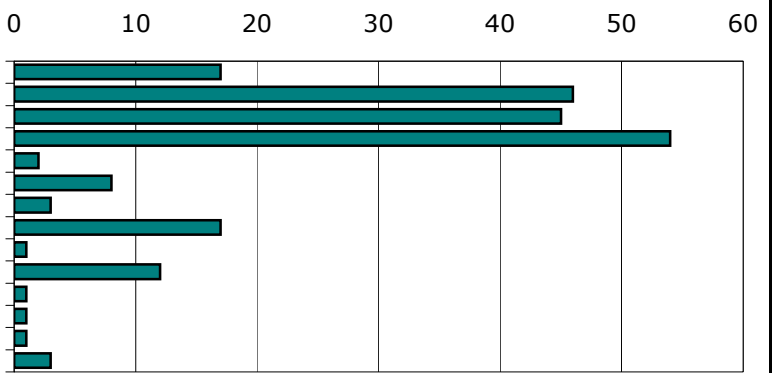

Noise Complaint Report

Chicago O'Hare International Airport

Period: January 2011

Monthly Complaints by Community¹

All Hours

| Community | Total Complaints | Number of Complainants |
|---------------------------|------------------|------------------------|
| Arlington Heights | 1 | 1 |
| Bensenville | 22 | 2 |
| Bloomington | 2 | 1 |
| Chicago | 844 | 26 |
| Des Plaines | 84 | 4 |
| Elk Grove Village | 1 | 1 |
| Elmhurst | 206 | 206 |
| Franklin Park | 1 | 1 |
| Harwood Heights | 21 | 4 |
| Hillside | 17 | 4 |
| Itasca | 3 | 1 |
| Mount Prospect | 24 | 1 |
| Niles | 1 | 1 |
| Park Ridge | 111 | 18 |
| Rolling Meadows | 1 | 1 |
| Roselle | 1 | 1 |
| Rosemont | 1 | 1 |
| Schiller Park | 2 | 2 |
| Villa Park | 1 | 1 |
| Wood Dale | 5 | 3 |
| January 2011 Total | 1,349 | 280 |
| December 2010 Total | 850 | 225 |

Total Complaints

Monthly Complaints by Community¹

Nighttime - 10:00 p.m. - 7:00 a.m.

| Community | Total Complaints | Number of Complainants |
|---------------------------|------------------|------------------------|
| Bensenville | 17 | 2 |
| Chicago | 46 | 10 |
| Des Plaines | 45 | 2 |
| Elmhurst | 54 | 54 |
| Harwood Heights | 2 | 2 |
| Hillside | 8 | 3 |
| Itasca | 3 | 1 |
| Mount Prospect | 17 | 1 |
| Niles | 1 | 1 |
| Park Ridge | 12 | 8 |
| Rolling Meadows | 1 | 1 |
| Schiller Park | 1 | 1 |
| Villa Park | 1 | 1 |
| Wood Dale | 3 | 3 |
| January 2011 Total | 211 | 90 |
| December 2010 Total | 176 | 85 |

Total Complaints

Nature of Noise Complaints

All Hours

Nature of Noise Complaints

Nighttime - 10:00 p.m. - 7:00 a.m.

¹ Complaints made within the State of Illinois.