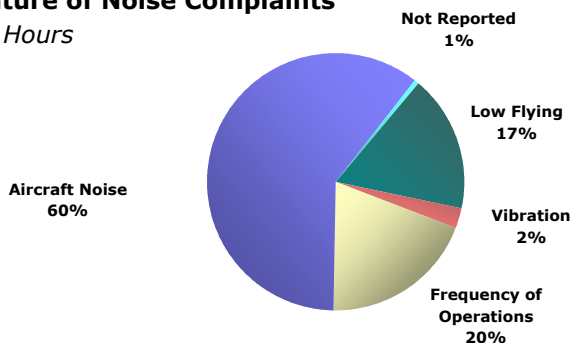

Total Complaints

Nature of Noise Complaints

All Hours

Nature of Noise Complaints

Nighttime - 10:00 p.m. - 7:00 a.m.

¹ Complaints made within the State of Illinois.