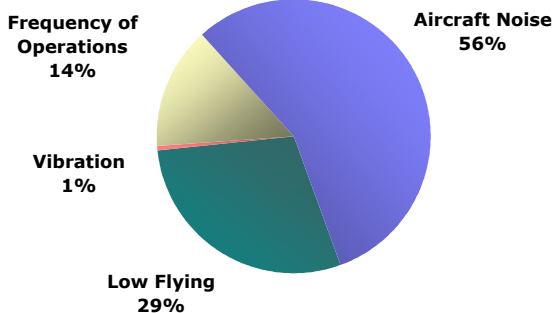

Nature of Noise Complaints
Nighttime - 10:00 p.m. - 7:00 a.m.

¹ Complaints made within the State of Illinois.