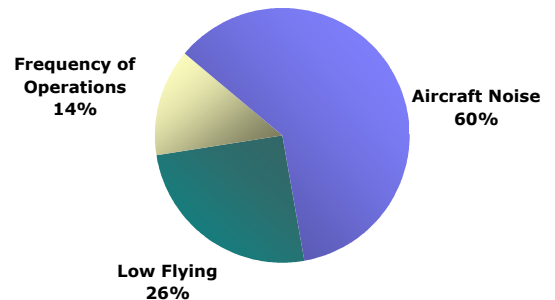

Nature of Noise Complaints
Nighttime - 10:00 p.m. - 7:00 a.m.

¹ Complaints made within the State of Illinois.