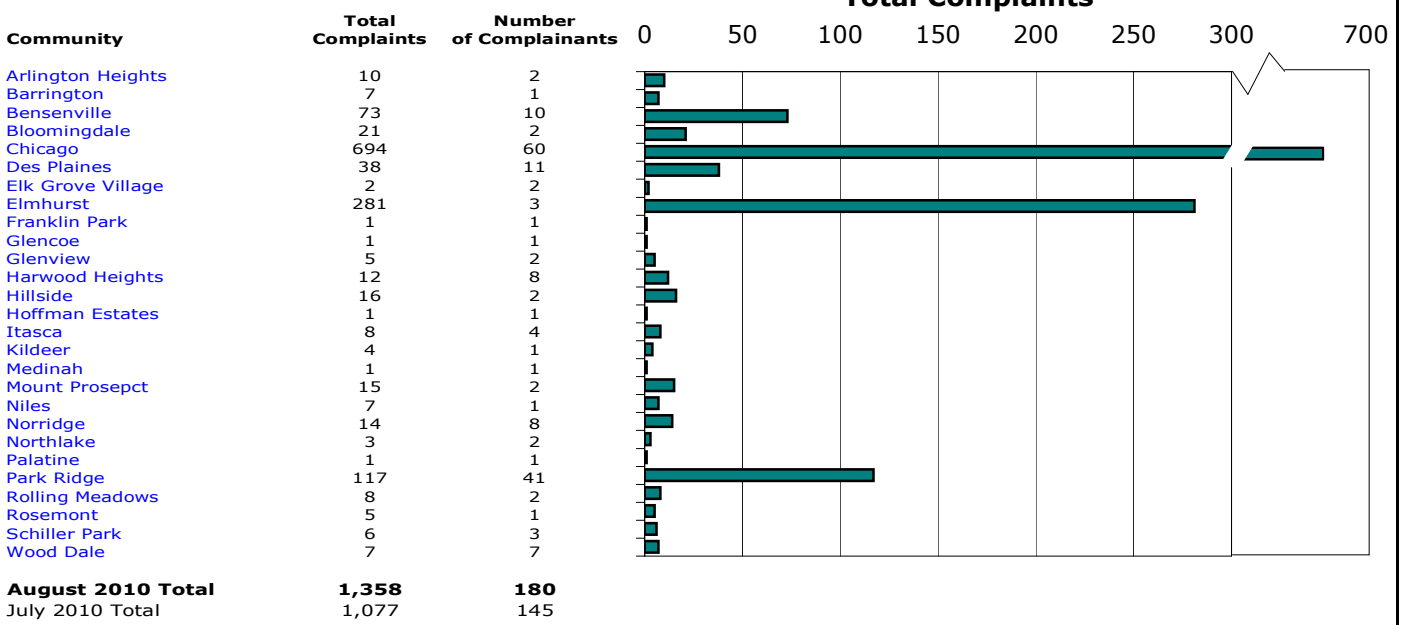

Noise Complaint Report
Chicago O'Hare International Airport
Period: August 2010

Monthly Complaints by Community¹
All Hours