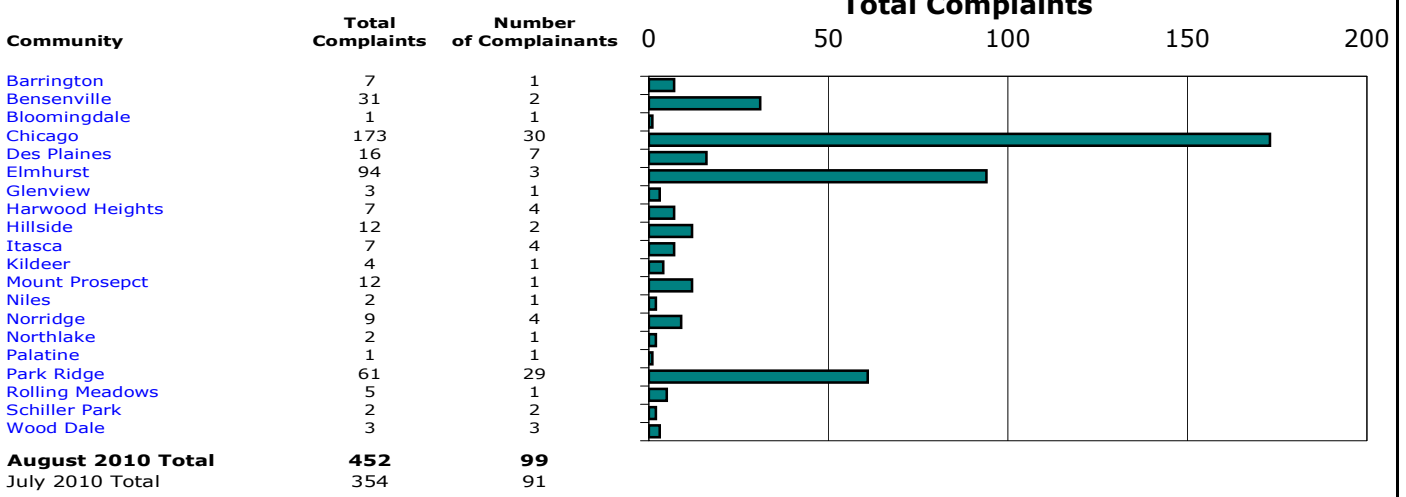

Noise Complaint Report
 Chicago O'Hare International Airport
 Period: August 2010

Monthly Complaints by Community¹
All Hours

Monthly Complaints by Community¹
Nighttime - 10:00 p.m. - 7:00 a.m.

Nature of Noise Complaints
All Hours

Nature of Noise Complaints
Nighttime - 10:00 p.m. - 7:00 a.m.

¹ Complaints made within the State of Illinois.