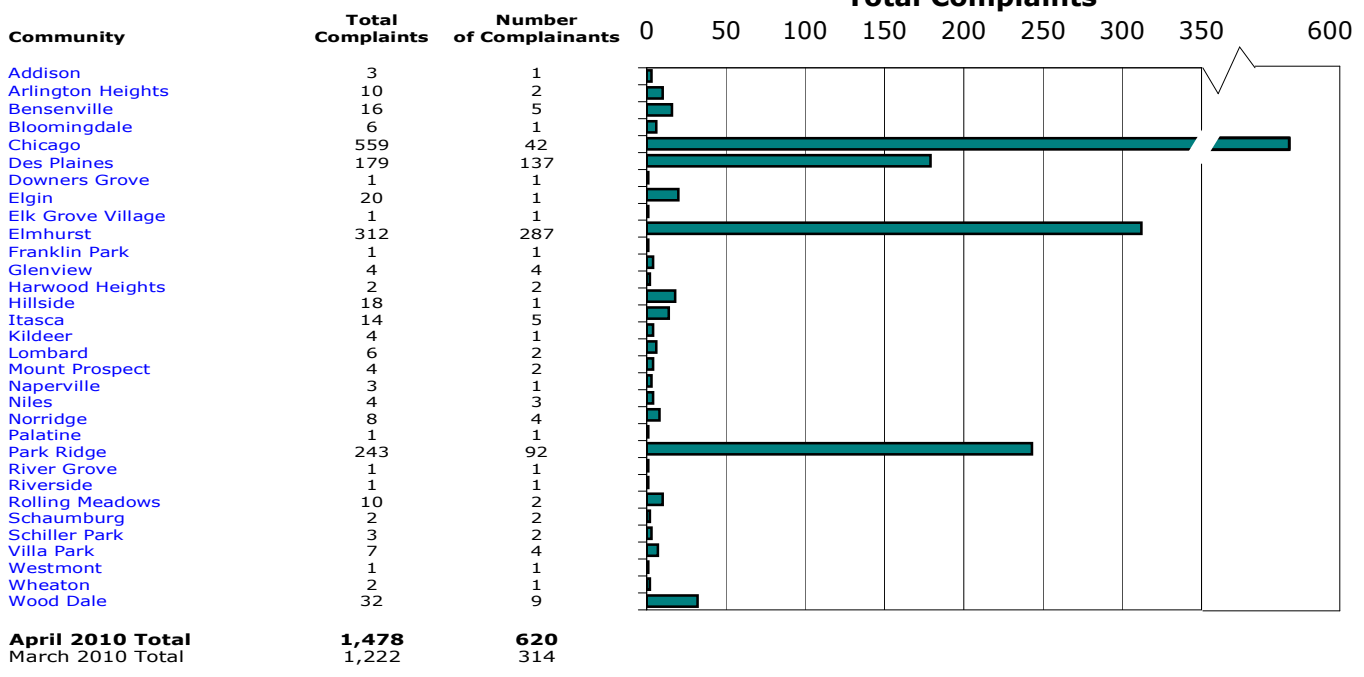

Noise Complaint Report
Chicago O'Hare International Airport
Period: April 2010

Monthly Complaints by Community¹
All Hours