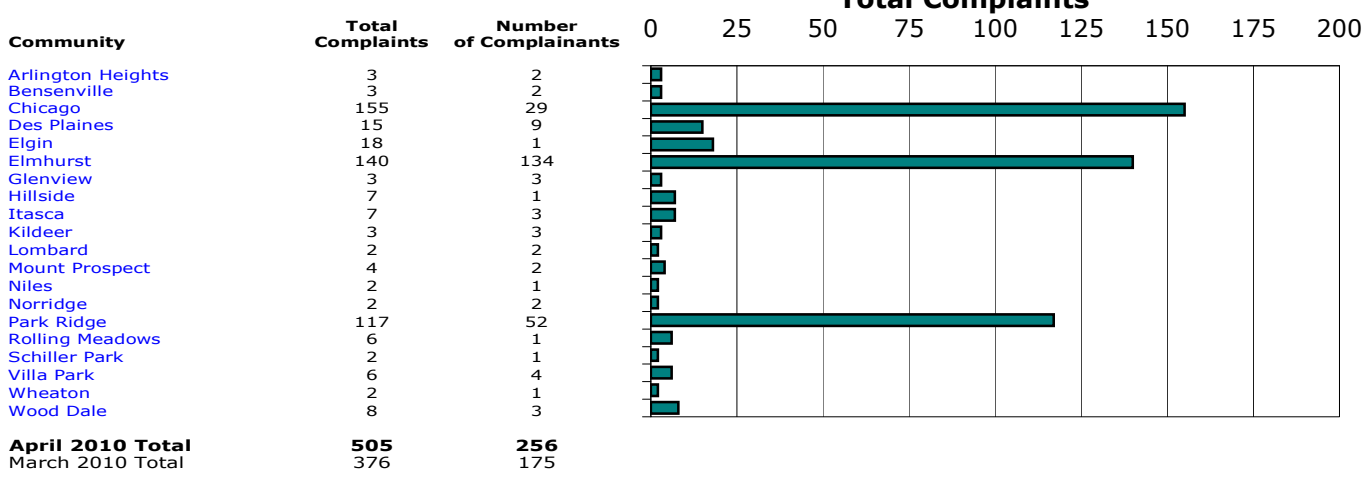

Monthly Complaints by Community¹
Nighttime - 10:00 p.m. - 7:00 a.m.

Nature of Noise Complaints

All Hours