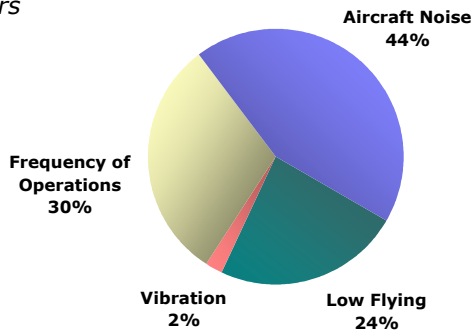

All Hours

Nature of Noise Complaints

Nighttime - 10:00 p.m. - 7:00 a.m.

¹ Complaints made within the State of Illinois.