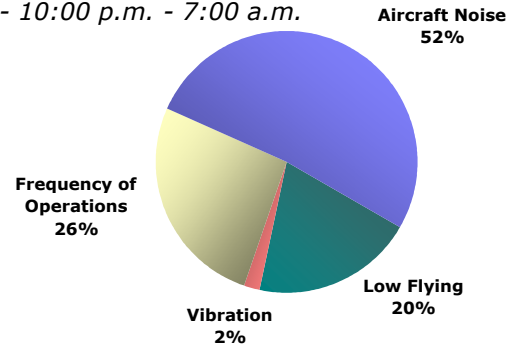

All Hours

Nature of Noise Complaints

Nighttime - 10:00 p.m. - 7:00 a.m.

¹ Complaints made within the State of Illinois.